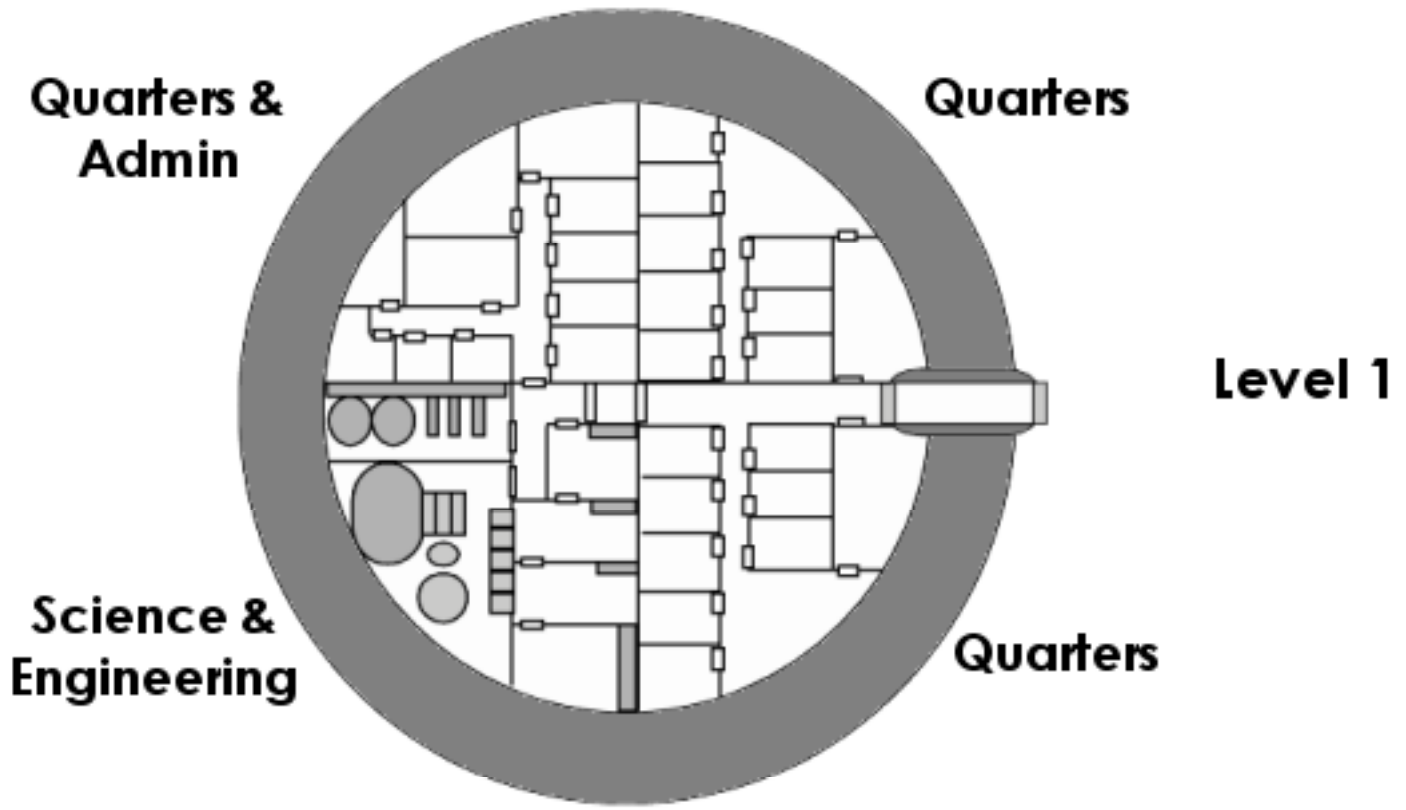

Alien
Dome

Control Tower

Landing Site

Side view of the
control tower

END TIME

Bradbury Colony

END TIME

Bradbury Colony