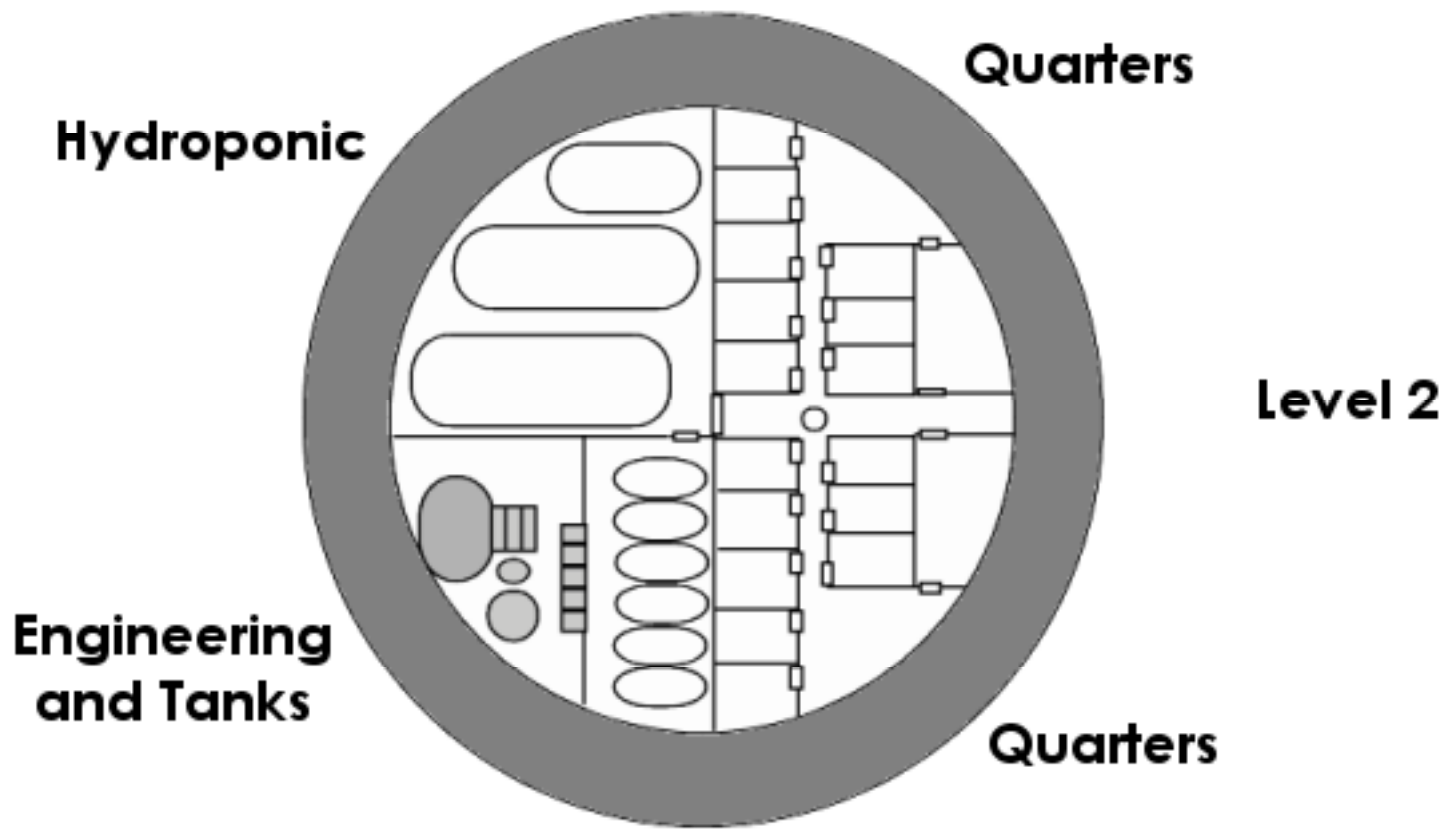

Alien
Dome

Control Tower

Landing Site

Side view of the
control tower

END TIME

Bradbury Colony

END TIME

Bradbury Colony