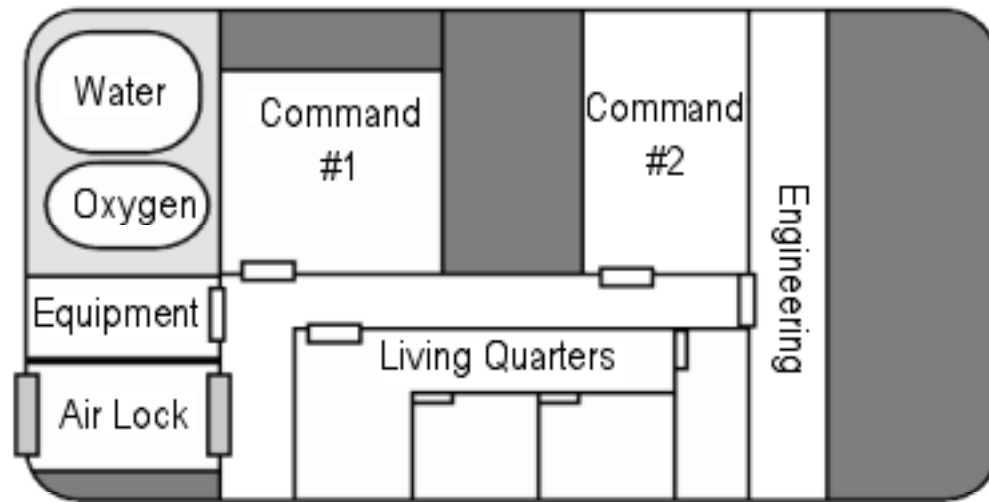

END TIME

Hope Colony

Control Module

Alien
Domes

Habitat
Modules

Control Tower

Landing Site

END TIME

Hope Colony Modules

Command Module

Habitat Module - Level One

Habitat Module - Level Two and Three

END TIME

Hope Colony Alien Domes Level One

Science Dome

Quarters Dome

Engineering Dome

Medical/Quarters
Dome

END TIME

Hope Colony Alien Domes Level Two

**Second Floor
Science Dome**

**Second Floor
Quarters Dome**

**Second Floor
Medical/Quarters
Dome**

**Second Floor
Engineering Dome**