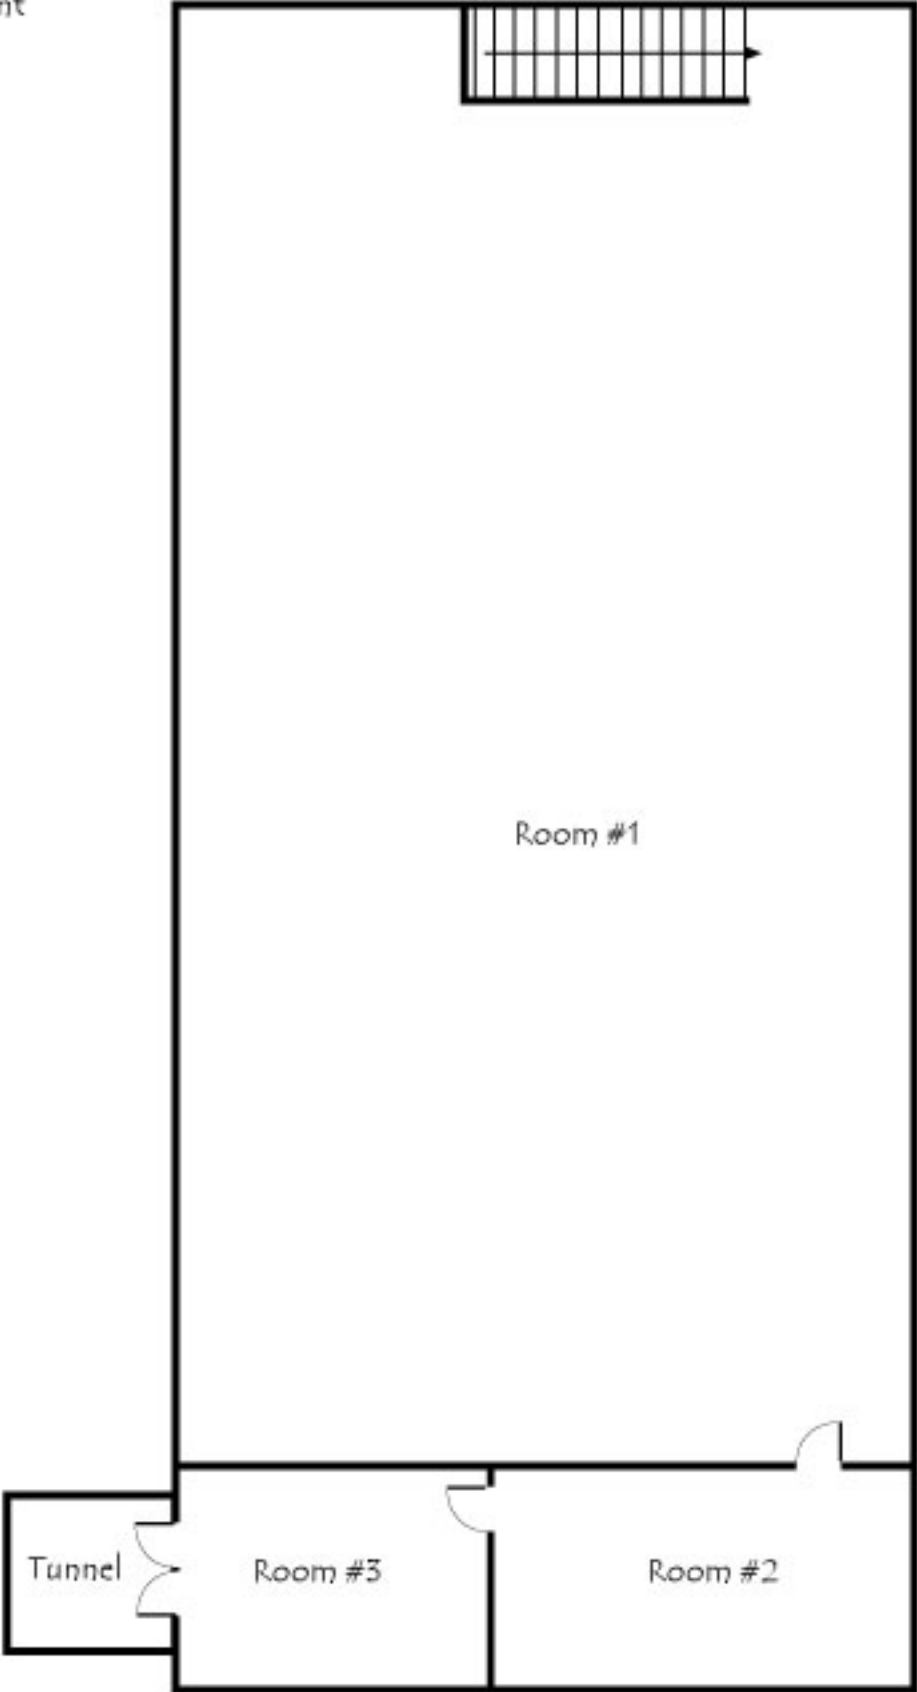

Basement

Fallout Shelter

Michael C. LaBossiere

House Map 1

Lighthouse

First Floor

Landing

Lantern Room