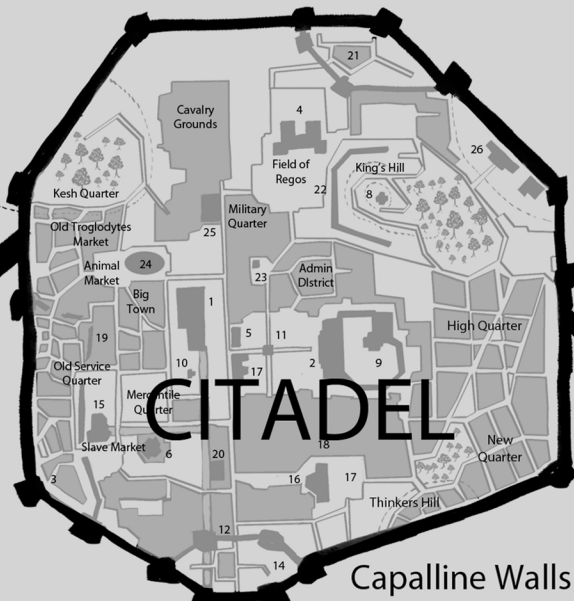

# The Great City of KORUDAV 2992 CV

- ### THE CITADEL
1. Botanical Gardens
  2. Autarchal palace
  3. Dragonel Turrets
  4. Temple of Regos
  5. Yellow House (Konfu)
  6. Tower of Unthar
  7. Temple of Khosht
  8. Xenotophon Memorial
  9. The Obsidian Tower
  10. Colossus of Tegru Kanesh
  11. Syleen Monolith (Palace Shield)
  12. Inner Gates
  13. Outer Gates
  14. Barbican Quarters
  15. Septeshaunt Basin
  16. Sabellin Basin
  17. Plaza of Delights
  18. Silk and Pleasure Market
  19. Old Servants' Walls
  21. Pumping Station
  22. Tung Mai Enclave
  23. Cistern of Eferi Anu
  24. Unimaginable Obelisk
  25. Oloriad Arena

- ### Precincts
1. Maze Garden of the Rediscovery of Hivernium
  2. Tower of the Karaggu
  3. Triumphal Arch of Chelumandris IV
  4. Thermifex Hill
  5. Proton Palace Lake
  6. Temple of Belom
  7. Gate of Benel
  8. Temple of Emeldias

- ### LOW CITY
1. Shipyards
  2. Gardens of Meletas
  3. The Low Strand
  4. The High Strand
  5. Temple of Nimur
  6. Recruiting Office
  7. Legion of Lord Regos
  8. Legion of Sword of Fire
  9. Legion of Scouring Storm
  10. Monument to The Protector of the North
  11. Autarchal Palace
  12. The Bannermen of Kadur
  13. Naval Base
  14. Ing Shu Embassy
  15. Fishmarket
  16. Smugglers' Ruins
  17. Horsemarket
  18. Septeshaunt Basin
  19. Plaza of Cheothos XIV
  20. Virikki Trade Quarter
  21. Docks of Chaa-Payadis
  22. Wharves
  23. Slave Market
  24. Oloriad Arena
  25. Pylons of Morbis Havor
  26. Tharion Market
  27. Suk & Bridges of Pennants
  28. Mama Simba's
  29. Madizi Penitential Quarter
  30. Slave Quarter