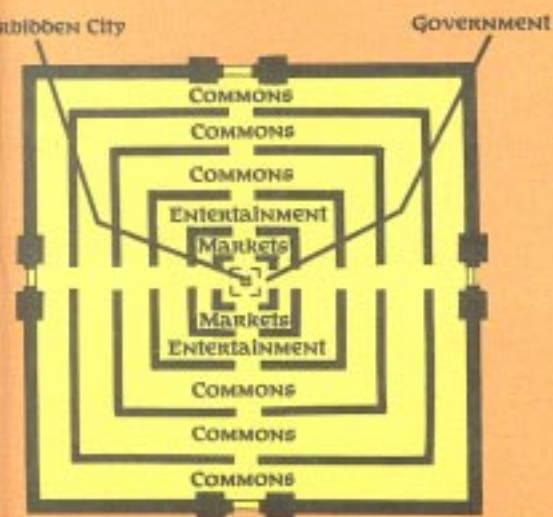

- | | | |
|----------------------------------|---|-------|
| 1. Cien Shen Island | 15. Temple of Kwan Ying | 29. P |
| 2. Farm of Mo Shi Tam | 16. Mi Fa Teu's Emporium | 30. C |
| 3. Min Fang Island | 17. Garrison House of Cham Fau | 31. H |
| 4. Dock for Bright Flower | 18. Wa Ko Inn | 32. H |
| 5. Seven Sons Tavern | 19. Compound of the Shen Clan | 33. H |
| 6. Compound of the Mok Clan | 20. Warehouse of the Shen Clan | 34. C |
| 7. Lucky Dragon Inn | 21. Warehouse of the Shen Clan | 35. H |
| 8. Central Marketplace | 22. Warehouse of the Feng Su Clan | 36. H |
| 9. Tung Shen's Stable | 23. Compound of the Feng Su Clan | 37. C |
| 10. Apothecary of Master San Mei | 24. Forest of Shen Hua | 38. M |
| 11. Lo Fan's House of Weapons | 25. Compound of the Shui Clan | 39. M |
| 12. Shou Mai Ting Restaurant | 26. Wang Ho School of the Martial Arts | 40. C |
| 13. House of Tailor Fo Wok | 27. White Tiger Monastery | |
| 14. House of Physician Chih Liao | 28. Compound of Magistrate Li Sung Ming | |

Rukun

Sc

- 9. Fu Te (wealthy) area
- 10. Tai Jen Clan compound
- 11. House of Wu Jen Zo Chun Kao
- 12. House of Scholar T'an Ch'en
- 13. House of Bodyguard To Sheng Li
- 14. Tz' Wei Grove
- 15. House of Hermit Lan To Te
- 16. House of Fisherman Tang Hai Tao
- 17. Compound of the Yen Chow Clan
- 18. Moon Rising Dock
- 19. Mu Pel Cemetery
- 20. Twelve Serpent Deep

Forbidden City of the Emperor

For

BAWA

Scale: 1 inch = 20 miles

1. Gate of the South
2. Palace of the Jade Empress
3. Hall of the Mandarins
4. Hall of Judgement
5. The Great Court of the Throne
6. Hall of Faith
7. Emperor's Palace
8. Halls of the Government
9. Guest Palaces
10. Gate of Heaven

The Kara-Tur Trail Map compiles information from all past products into one comprehensive and authoritative map of the Eastern realms.

All geographical and political features of note are included on a 36" by 57" sheet suitable for use in gaming or as a wall poster.