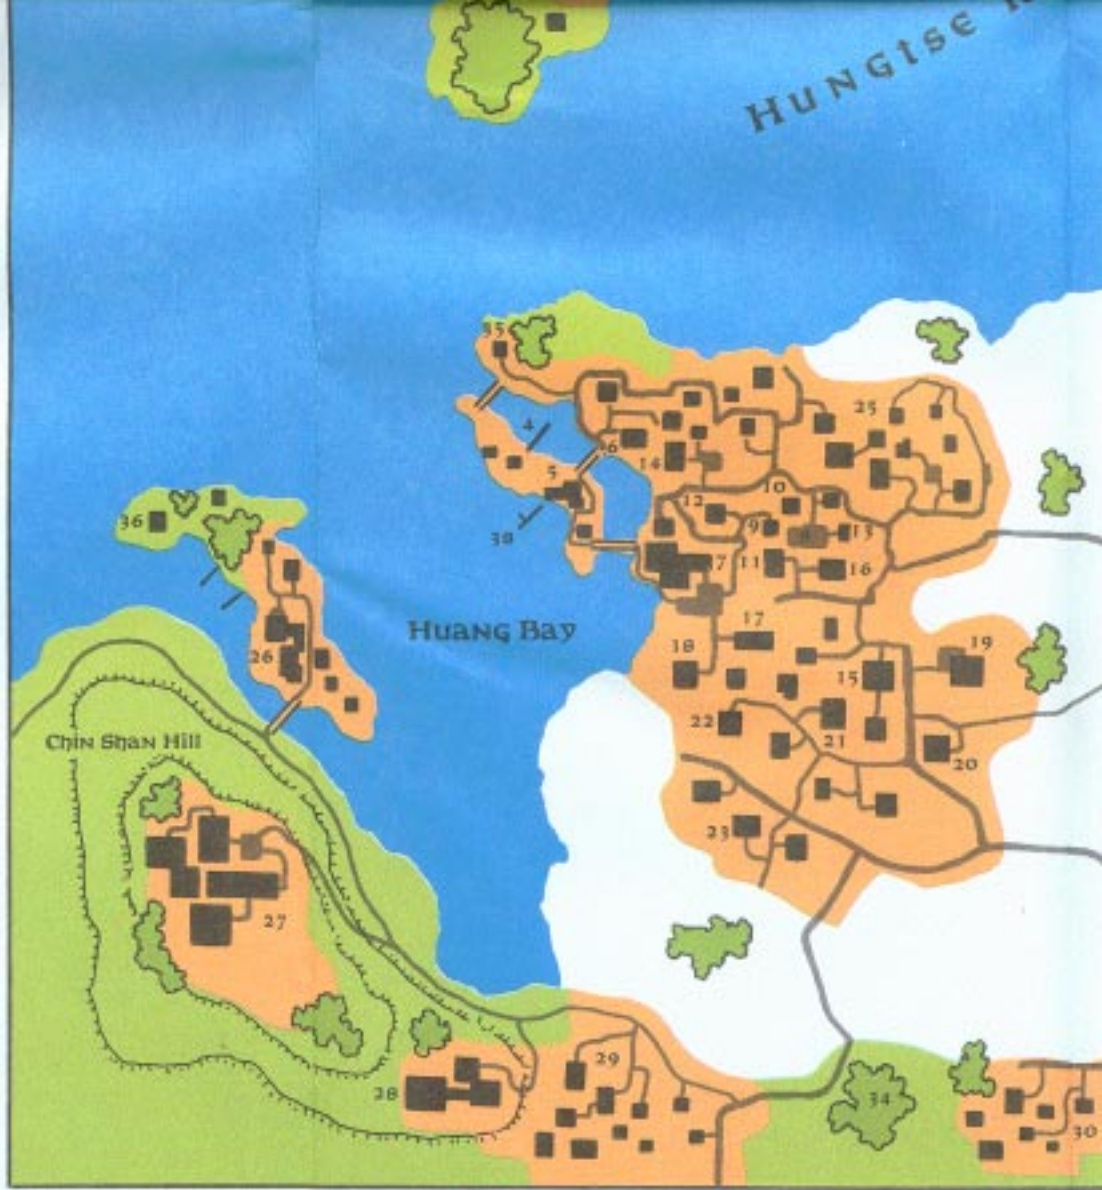

ntile brotherhood
n the face or a black scarf
neck; under pressure from the

- Chamberlain
- Count Painter
- Poet Laureate
- Royal Historian

- City of Fate
- City of Mystery
- Ambassador to Wa
- Ambassador to Kozakura
- Ambassador to Cathai
- Ambassador to Koryo
- Gathering of the Pearls
- RECLAMATION
- EXTINCT BEASTS
- LOST TREASURES
- OLD MAGERY
- DEAD DIALECTS
- REDISCOVERY & EXPLOITATION
- SCIENCE AND ALCHEMY