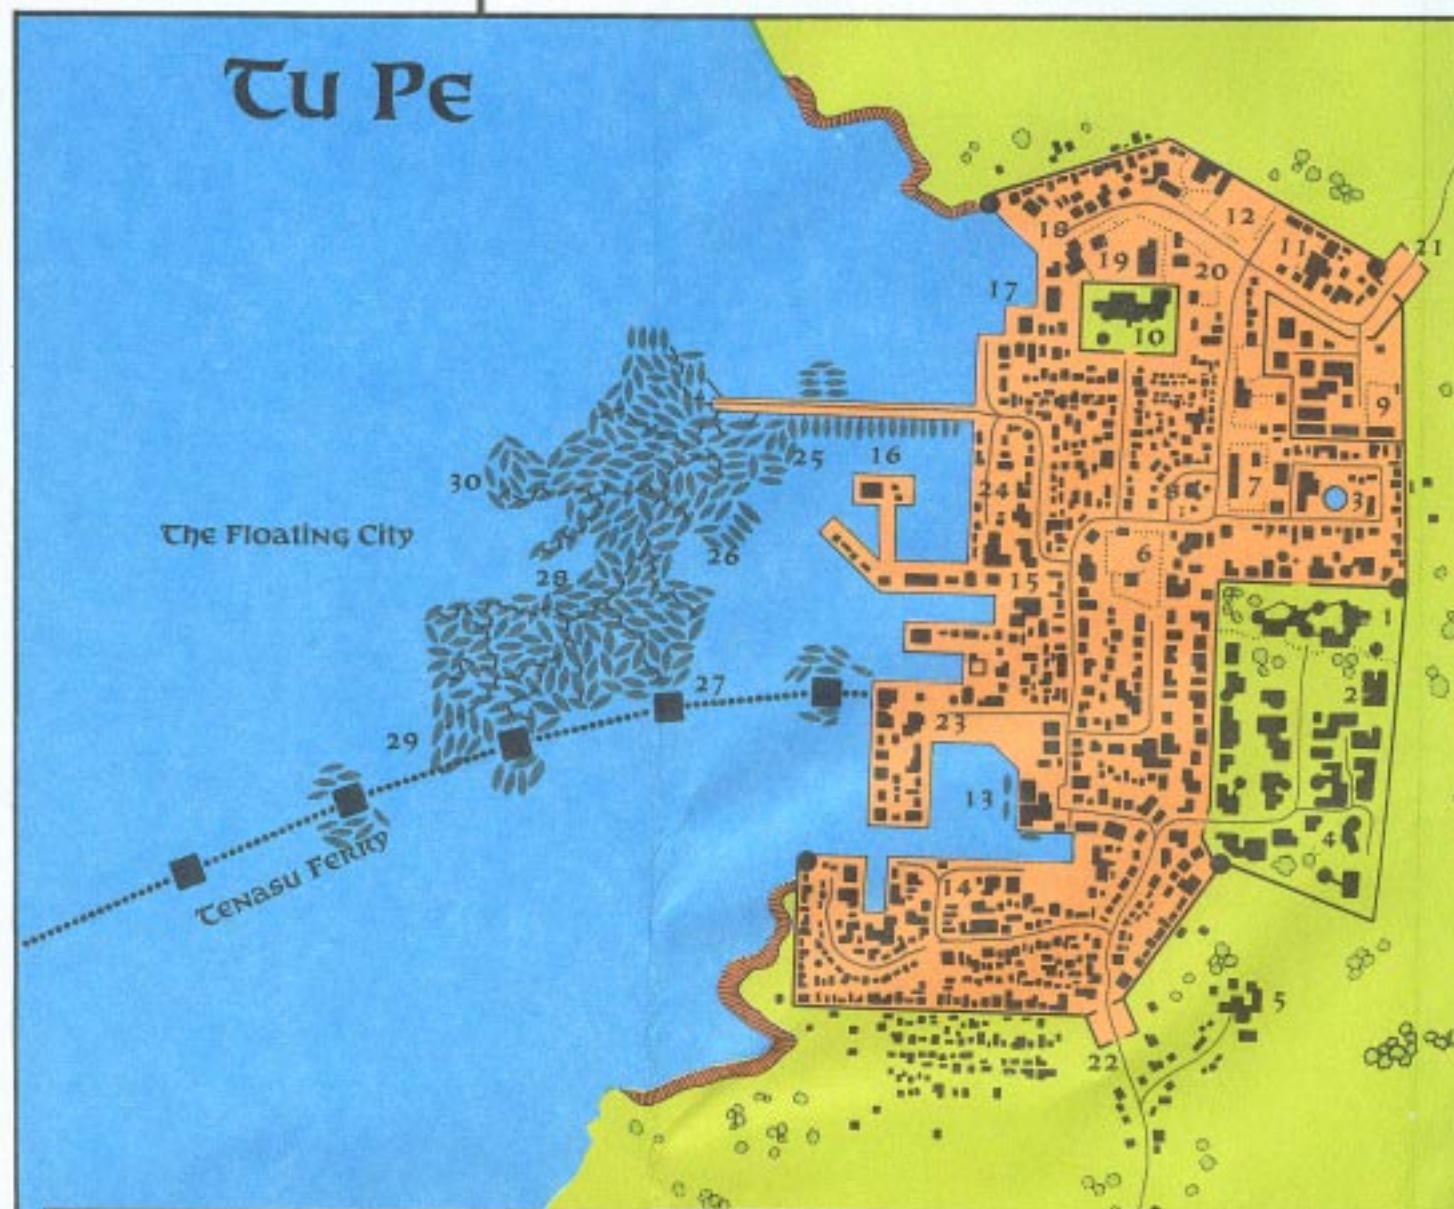

MAJOR TEMPLES OF SHOU LUNG

Monastery	Patron	Style	Sohei Weapon	Province
Dragon	Fa Kuan, Chen Ching	Dragon	Naginata, halberd	Wang Kuo
Nimble Hunter	Al Ching	Cat	Kusari-gama, lajatang	Wang Kuo
Strong Claw	Fa Kuan (and Chih Shih)	Bear	tetsubo	Mai Yuan
White Crane	Shu Chia	White Crane	Jitte, sai, butterfly blades, nunchaku	Hungste
Order of the Cobra	Chan Cheng	Cobra	—	any possible

1. Palace of the South Wind, GOVERNOR'S RESIDENCE

2. Xithlaz Jui, the wu jen's house

3. The Fountain of ANUMKA, spring fed

by the hero's sword

16. Gui Fak's pier and fishery

17. KWAN JONG the Soothsayer's Tower

18. The Vix Festival Hall

19. Bokui Niang, the master mother, cult