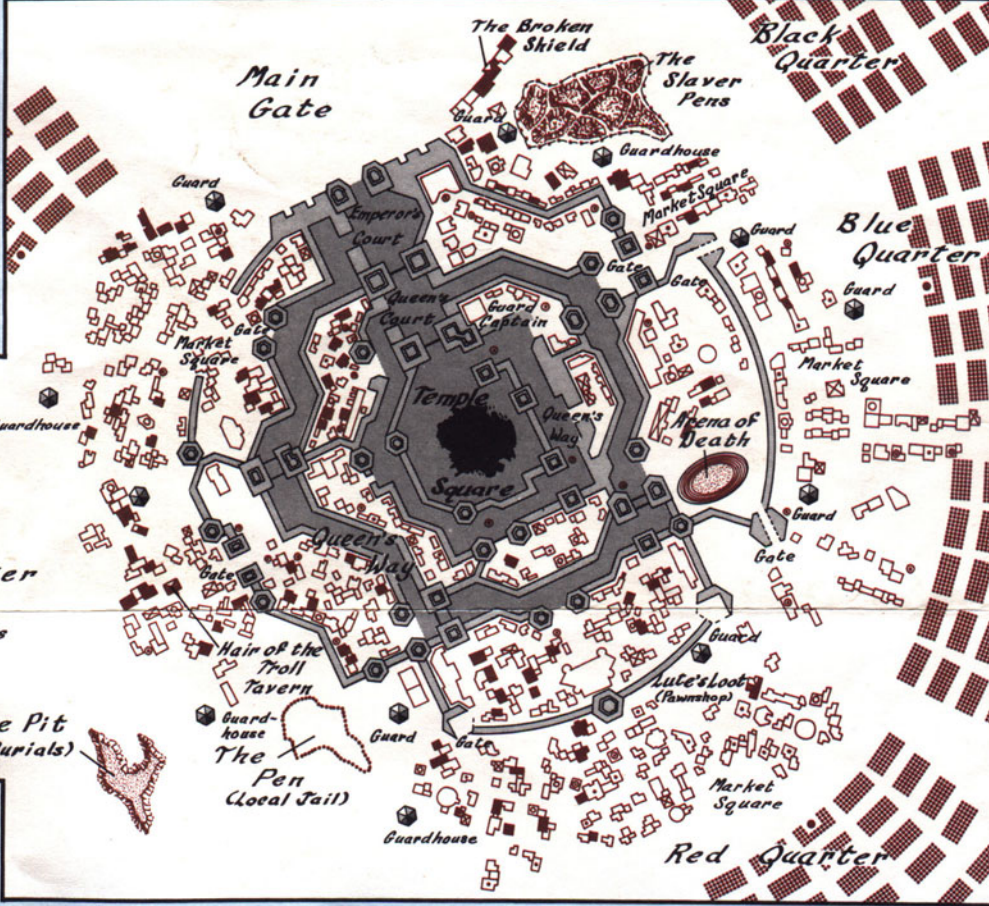

Old City

New  
City

Merchandise  
District

To Tower of the  
High Cleric

Institutional  
Commercial  
Residential

FEET

0 1000 2000 3000

King's Wall