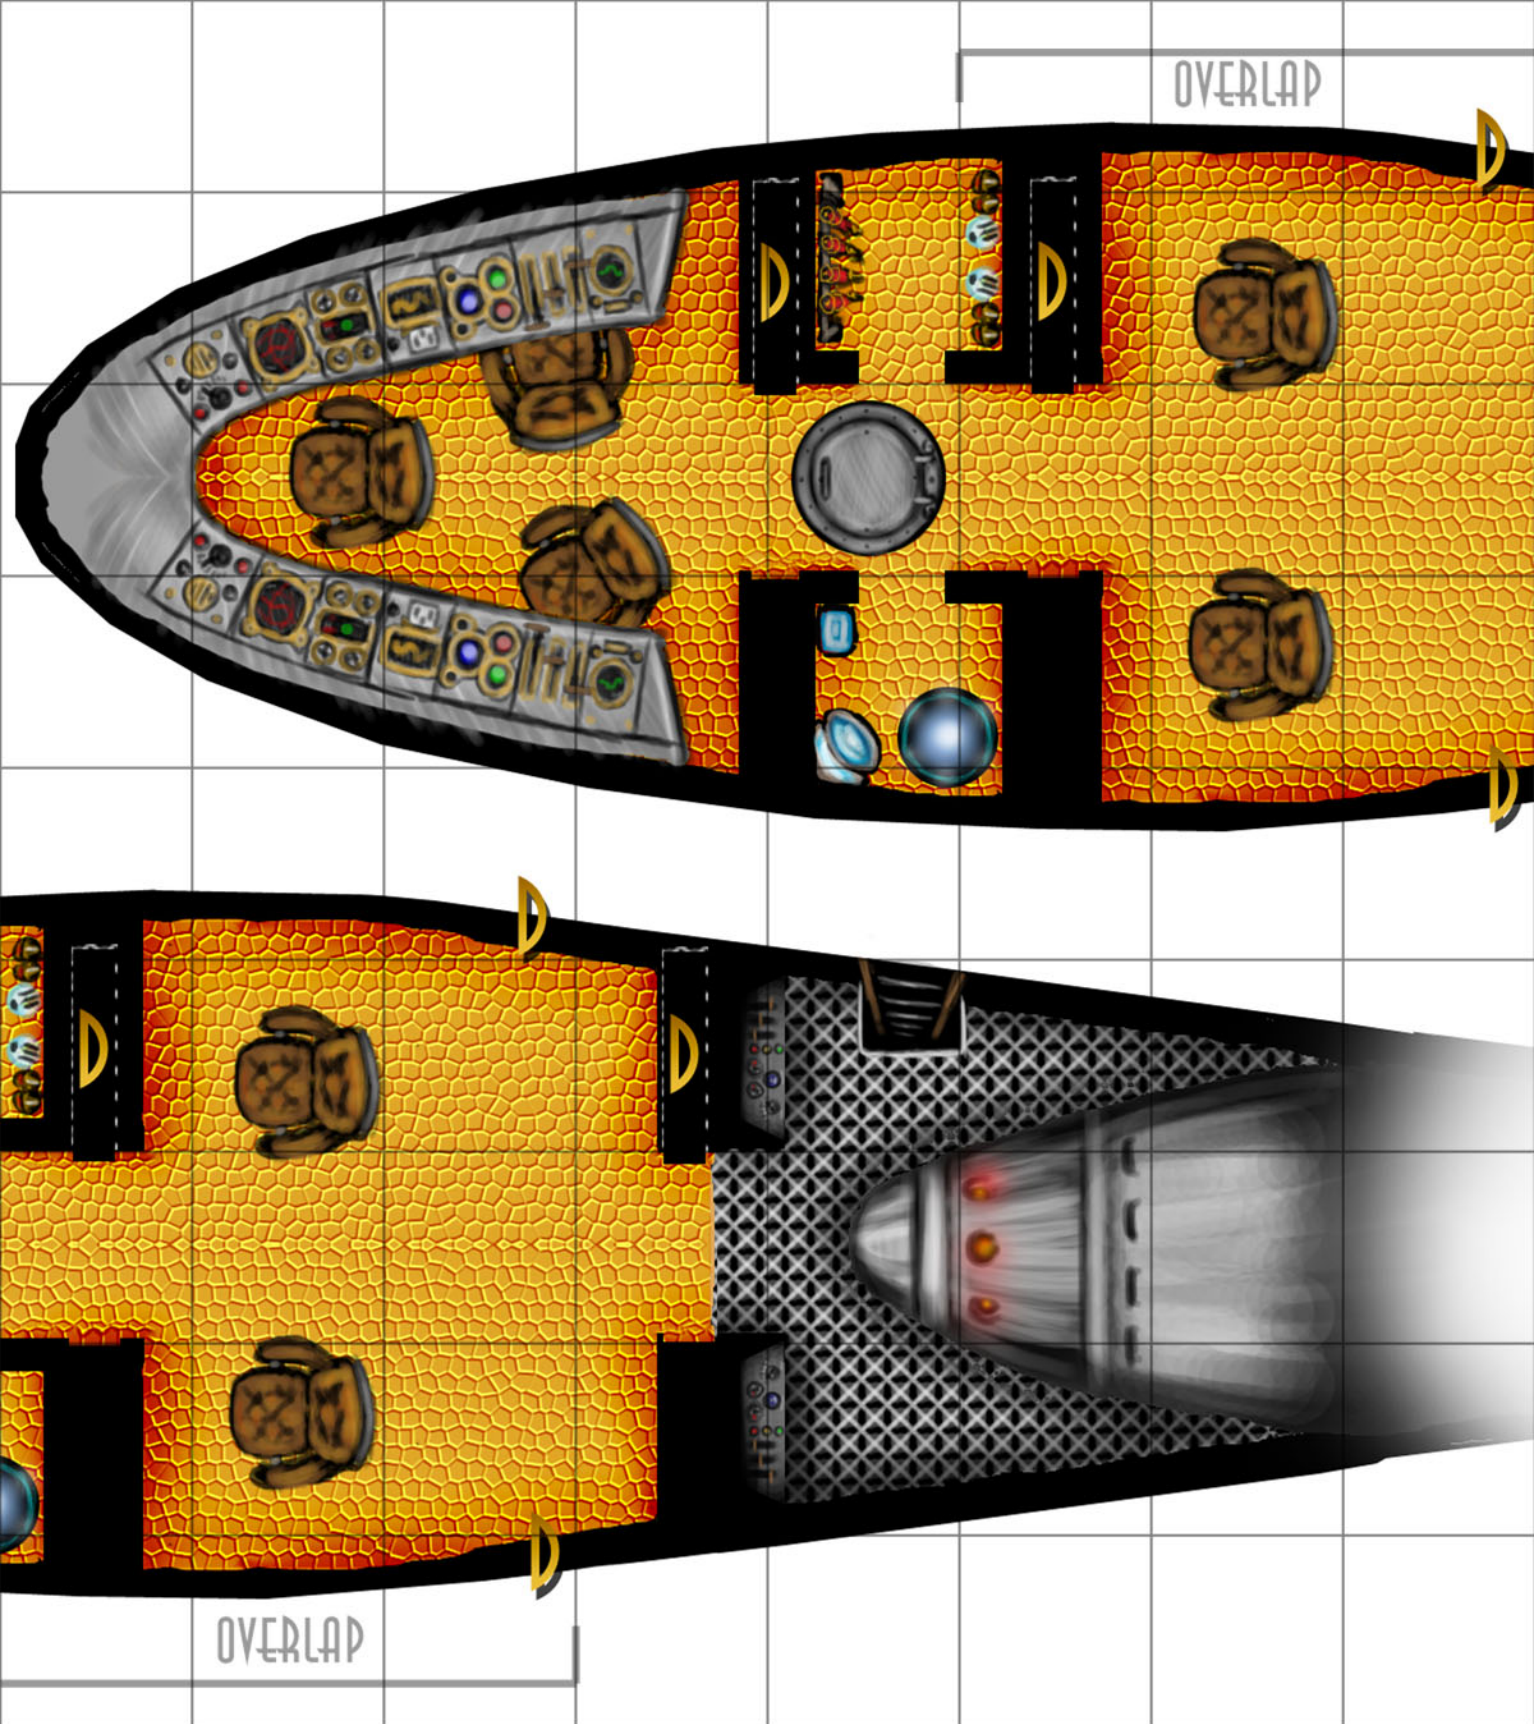

ROCKETSHIP INTERIOR - TOP LEVEL