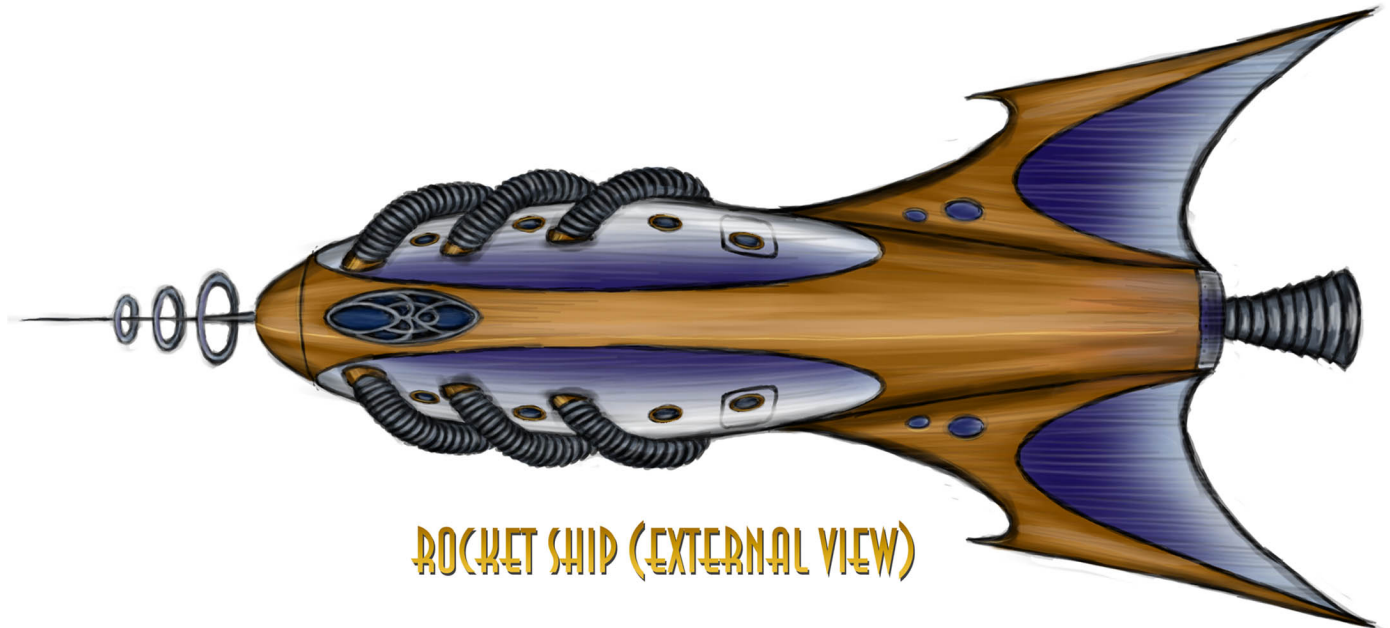

CONTROL ROOM

STORAGE

EXIT

LADDER

HATCH

PASSENGER CABIN

ENGINE ROOM

LAVATORY

EXIT

WEAPONS ROOM

CARGO BAY

LADDER

BOARDING RAMP

ENGINE ROOM

LADDER