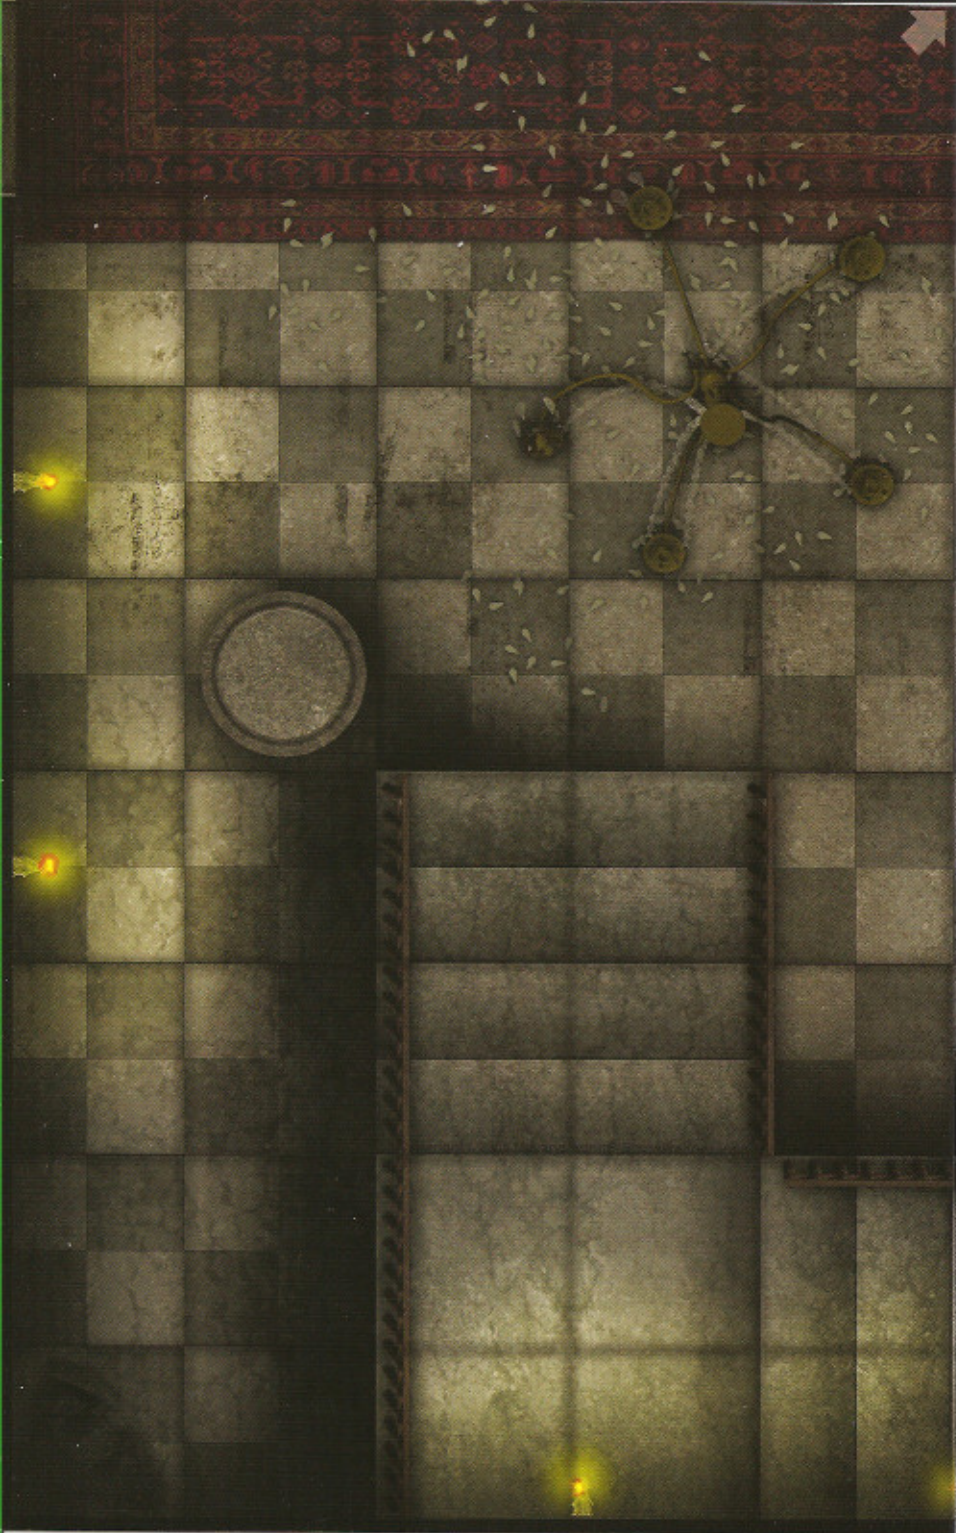

GAMEMASTERY™

MAP PACK: HAUNTED MANSION

CONTAINS 18 FULL-COLOR MAP CARDS

PZ04004

GAMEMASTERY

MAP PACK: HAUNTED MANSION

HAUNT YOUR HEROES!

Why go to the trouble of using miniatures only to push them around an empty table? Paizo's *GameMastery Map Packs* contain full-color gridded maps for use with RPGs and miniatures games. The map cards in this set depict key encounter areas in an evil haunted house, including:

Entry Hall
Attic
Cellar
Portrait Hall
Hedge Maze
Nursery
Sacrificial Chamber
Sitting Room
Haunted Staircase

GameMastery Map Packs provide everything you need to stay a step ahead of your players. Use this product to build haunted mansion encounters that perfectly fit your campaign.

Additional map packs explore other locales of interest to fantasy gamers.

This *Map Pack* contains 18 full-color 8" x 5" map cards suitable for use with *GameMastery Complete Encounters* or any standard gaming miniatures. Cartography by Corey Macourek.