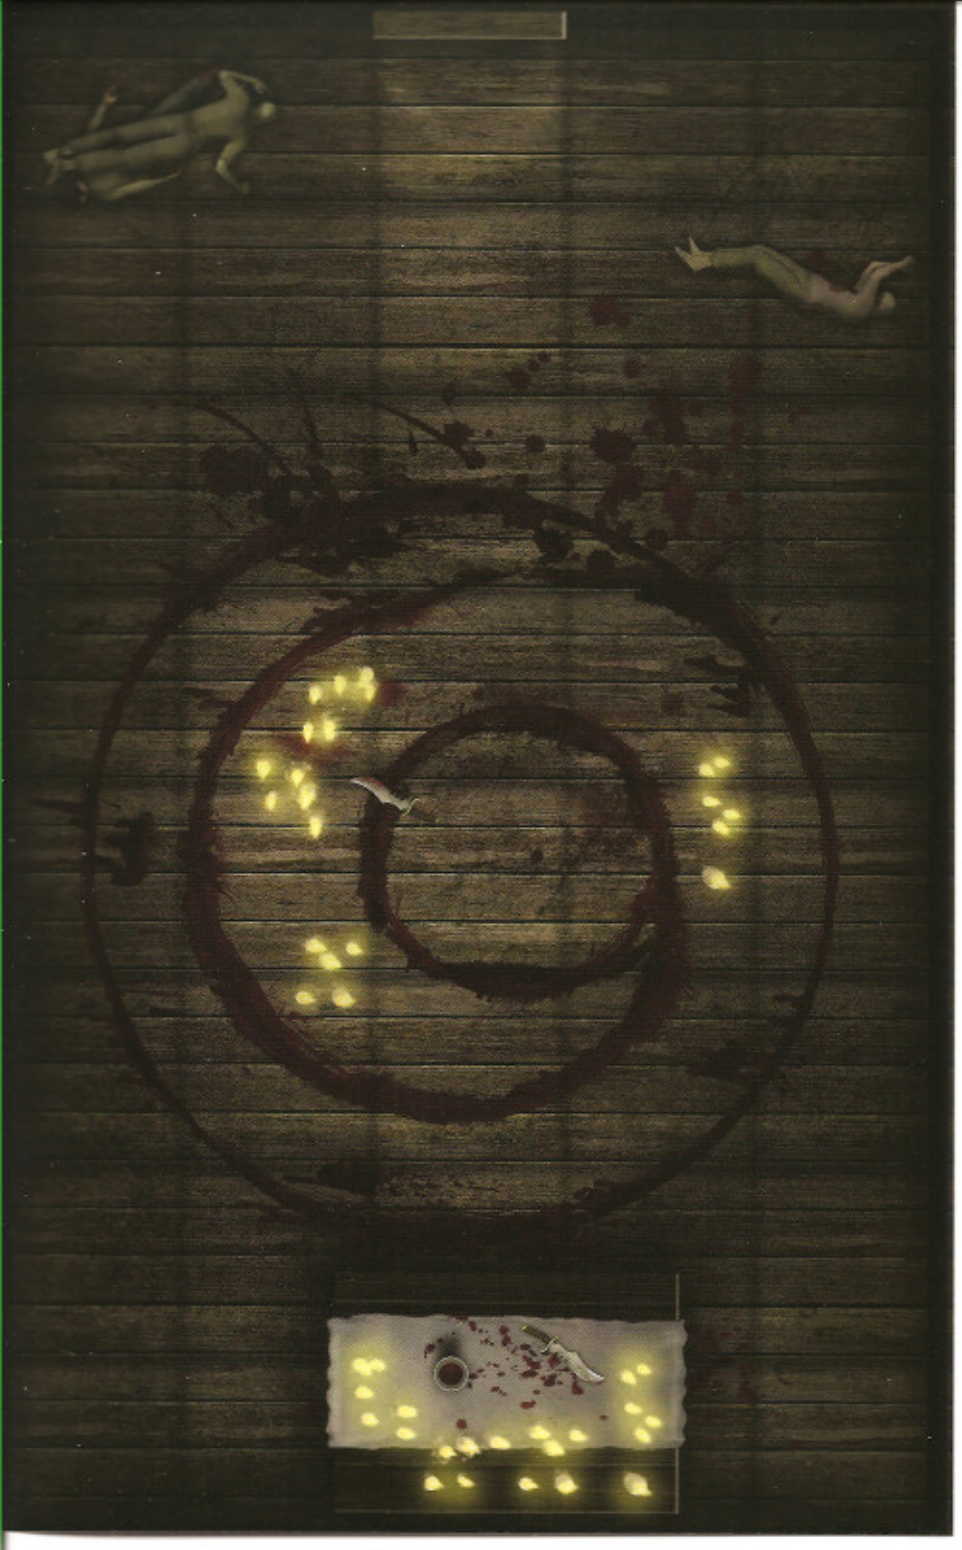

GAMEMASTERY™

MAP PACK: HAUNTED MANSION

CONTAINS 18 FULL-COLOR MAP CARDS

PZ04004

GAMEMASTERY

MAP PACK: HAUNTED MANSION

HAUNT YOUR HEROES!

Why go to the trouble of using miniatures only to push them around an empty table? Paizo's *GameMastery Map Packs* contain full-color gridded maps for use with RPGs and miniatures games. The map cards in this set depict key encounter areas in an evil haunted house, including:

Entry Hall
Attic
Cellar
Portrait Hall
Hedge Maze
Nursery
Sacrificial Chamber
Sitting Room
Haunted Staircase

GameMastery Map Packs provide everything you need to stay a step ahead of your players. Use this product to build haunted mansion encounters that perfectly fit your campaign.

Additional map packs explore other locales of interest to fantasy gamers.

This *Map Pack* contains 18 full-color 8" x 5" map cards suitable for use with *GameMastery Complete Encounters* or any standard gaming miniatures. Cartography by Corey Macourek.