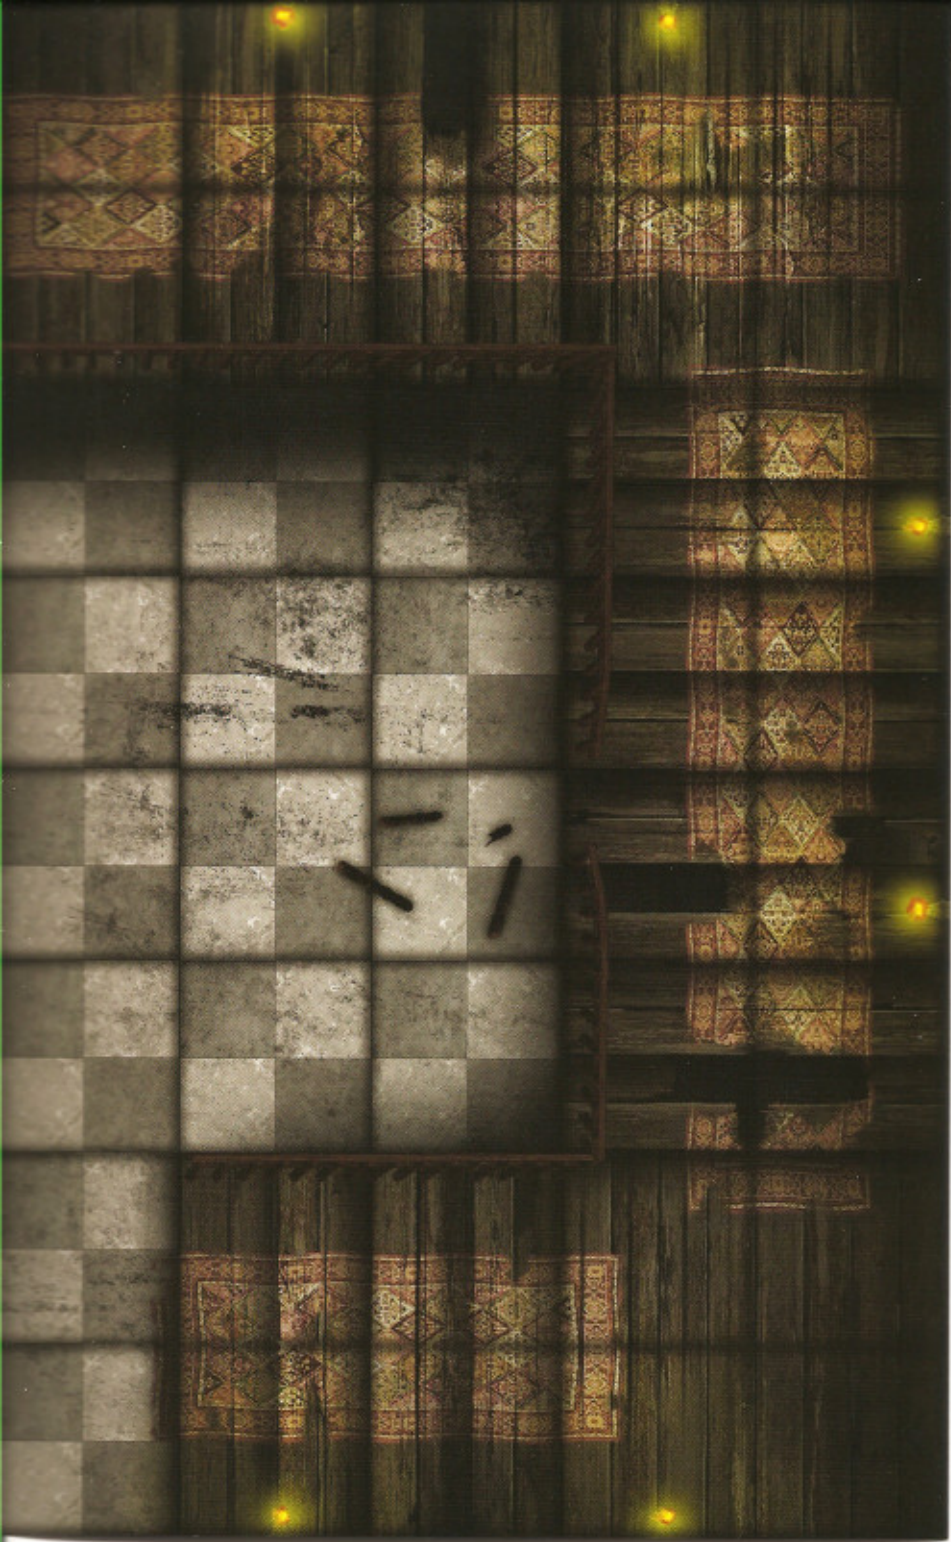

GAMEMASTERY™

MAP PACK: HAUNTED MANSION

CONTAINS 18 FULL-COLOR MAP CARDS

PZ04004

GAMEMASTERY

MAP PACK: HAUNTED MANSION

HAUNT YOUR HEROES!

Why go to the trouble of using miniatures only to push them around an empty table? Paizo's *GameMastery Map Packs* contain full-color gridded maps for use with RPGs and miniatures games. The map cards in this set depict key encounter areas in an evil haunted house, including:

Entry Hall
Attic
Cellar
Portrait Hall
Hedge Maze
Nursery
Sacrificial Chamber
Sitting Room
Haunted Staircase

GameMastery Map Packs provide everything you need to stay a step ahead of your players. Use this product to build haunted mansion encounters that perfectly fit your campaign.

Additional map packs explore other locales of interest to fantasy gamers.

This *Map Pack* contains 18 full-color 8" x 5" map cards suitable for use with *GameMastery Complete Encounters* or any standard gaming miniatures. Cartography by Corey Macourek.