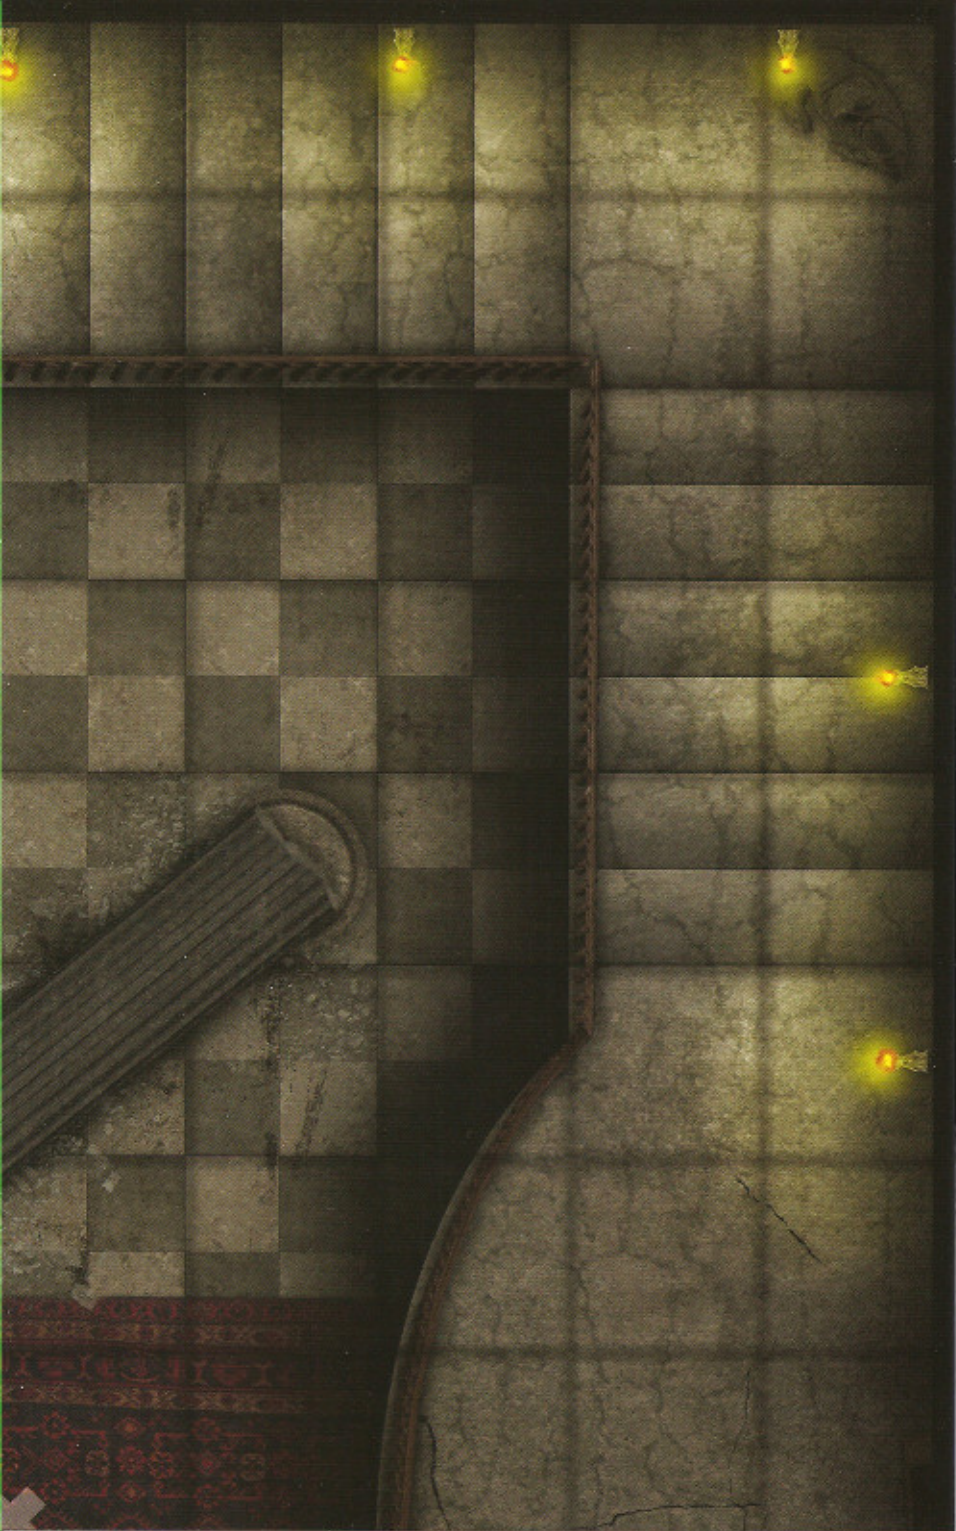

GAMEMASTERY™

MAP PACK: HAUNTED MANSION

CONTAINS 18 FULL-COLOR MAP CARDS

PZ04004

GAMEMASTERY

MAP PACK: HAUNTED MANSION

HAUNT YOUR HEROES!

Why go to the trouble of using miniatures only to push them around an empty table? Paizo's *GameMastery Map Packs* contain full-color gridded maps for use with RPGs and miniatures games. The map cards in this set depict key encounter areas in an evil haunted house, including:

Entry Hall
Attic
Cellar
Portrait Hall
Hedge Maze
Nursery
Sacrificial Chamber
Sitting Room
Haunted Staircase

GameMastery Map Packs provide everything you need to stay a step ahead of your players. Use this product to build haunted mansion encounters that perfectly fit your campaign.

Additional map packs explore other locales of interest to fantasy gamers.

This *Map Pack* contains 18 full-color 8" x 5" map cards suitable for use with *GameMastery Complete Encounters* or any standard gaming miniatures. Cartography by Corey Macourek.