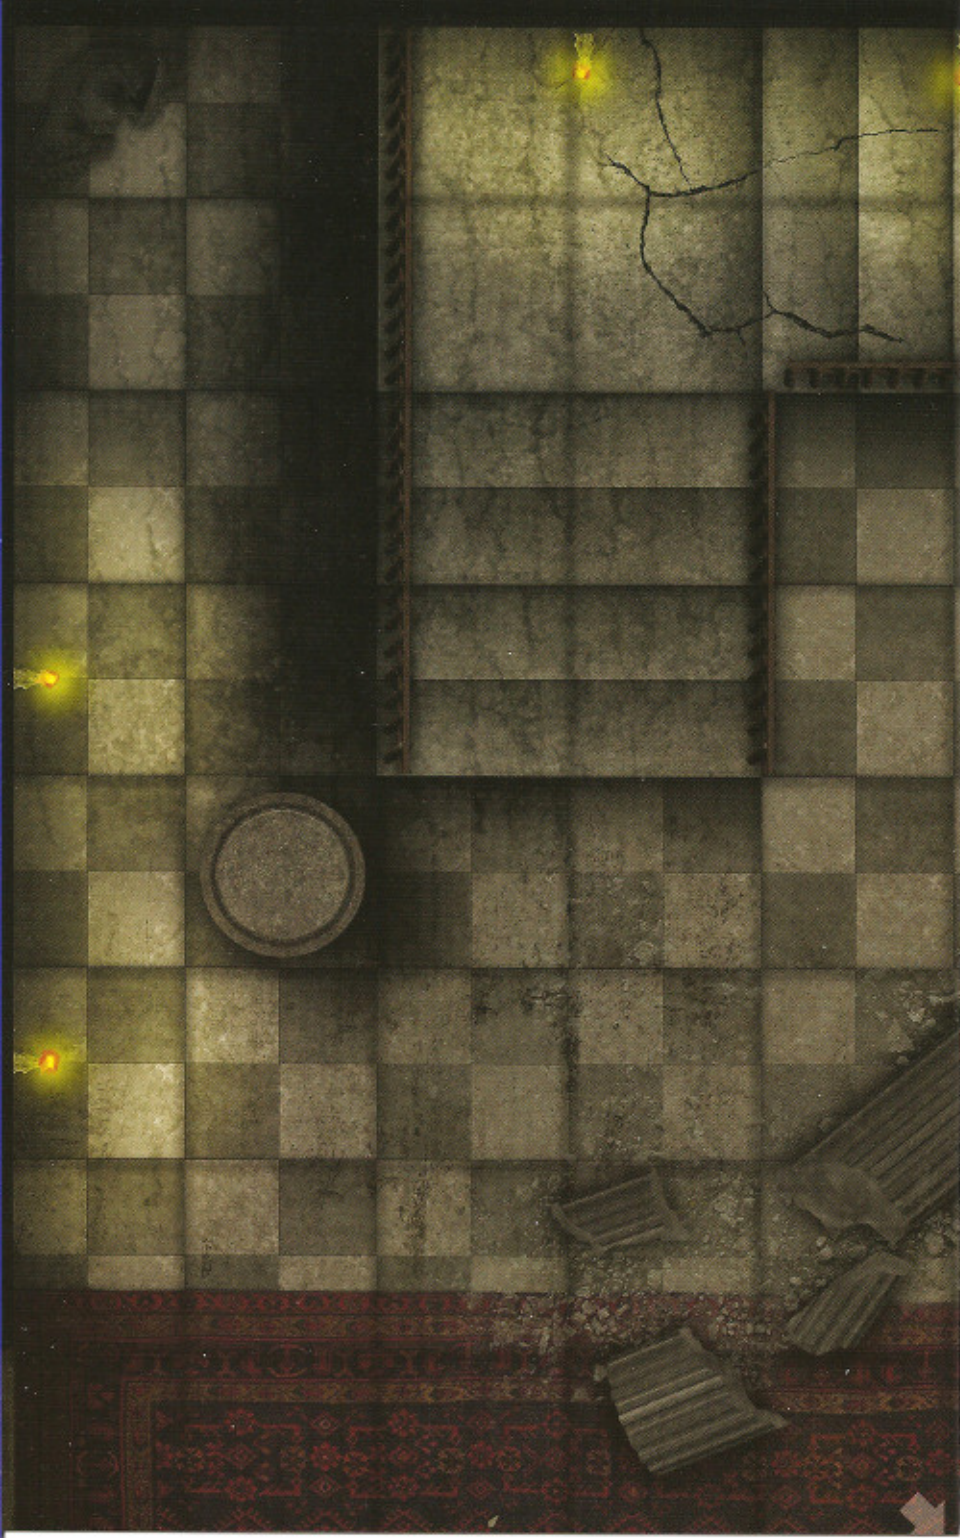

GAMEMASTERY™

MAP PACK: HAUNTED MANSION

CONTAINS 18 FULL-COLOR MAP CARDS

PZ04004

GAMEMASTERY

MAP PACK: HAUNTED MANSION

HAUNT YOUR HEROES!

Why go to the trouble of using miniatures only to push them around an empty table? Paizo's *GameMastery Map Packs* contain full-color gridded maps for use with RPGs and miniatures games. The map cards in this set depict key encounter areas in an evil haunted house, including:

Entry Hall
Attic
Cellar
Portrait Hall
Hedge Maze
Nursery
Sacrificial Chamber
Sitting Room
Haunted Staircase

GameMastery Map Packs provide everything you need to stay a step ahead of your players. Use this product to build haunted mansion encounters that perfectly fit your campaign.

Additional map packs explore other locales of interest to fantasy gamers.

This *Map Pack* contains 18 full-color 8" x 5" map cards suitable for use with *GameMastery Complete Encounters* or any standard gaming miniatures. Cartography by Corey Macourek.