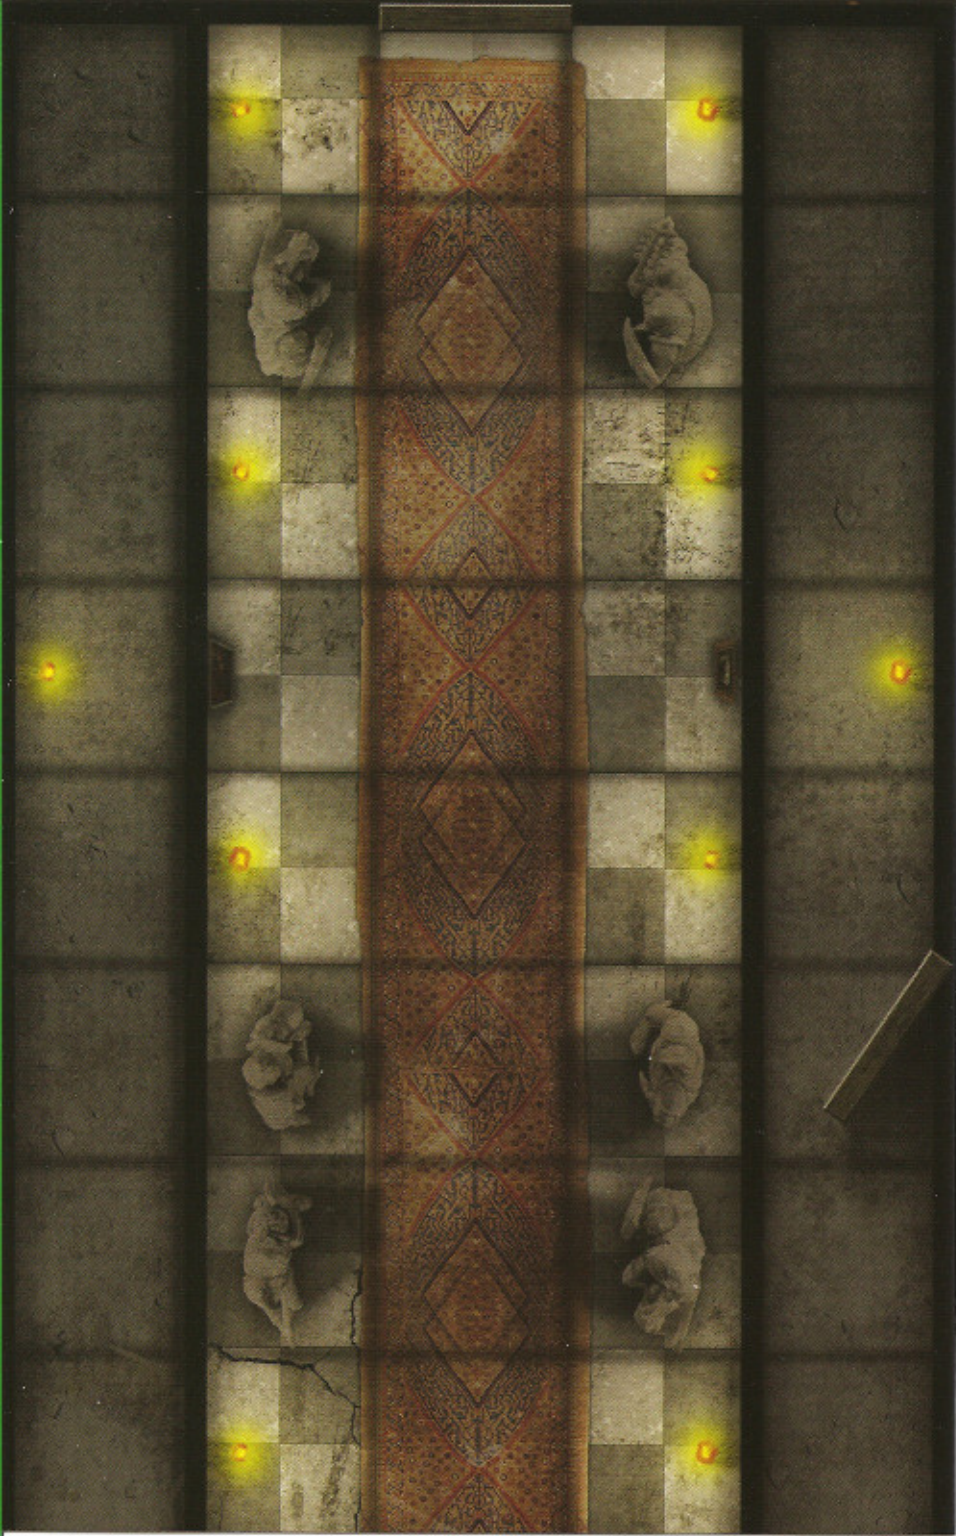

GAMEMASTERY™

MAP PACK: HAUNTED MANSION

CONTAINS 18 FULL-COLOR MAP CARDS

PZ04004

GAMEMASTERY

MAP PACK: HAUNTED MANSION

HAUNT YOUR HEROES!

Why go to the trouble of using miniatures only to push them around an empty table? Paizo's *GameMastery Map Packs* contain full-color gridded maps for use with RPGs and miniatures games. The map cards in this set depict key encounter areas in an evil haunted house, including:

Entry Hall
Attic
Cellar
Portrait Hall
Hedge Maze
Nursery
Sacrificial Chamber
Sitting Room
Haunted Staircase

GameMastery Map Packs provide everything you need to stay a step ahead of your players. Use this product to build haunted mansion encounters that perfectly fit your campaign.

Additional map packs explore other locales of interest to fantasy gamers.

This *Map Pack* contains 18 full-color 8" x 5" map cards suitable for use with *GameMastery Complete Encounters* or any standard gaming miniatures. Cartography by Corey Macourek.