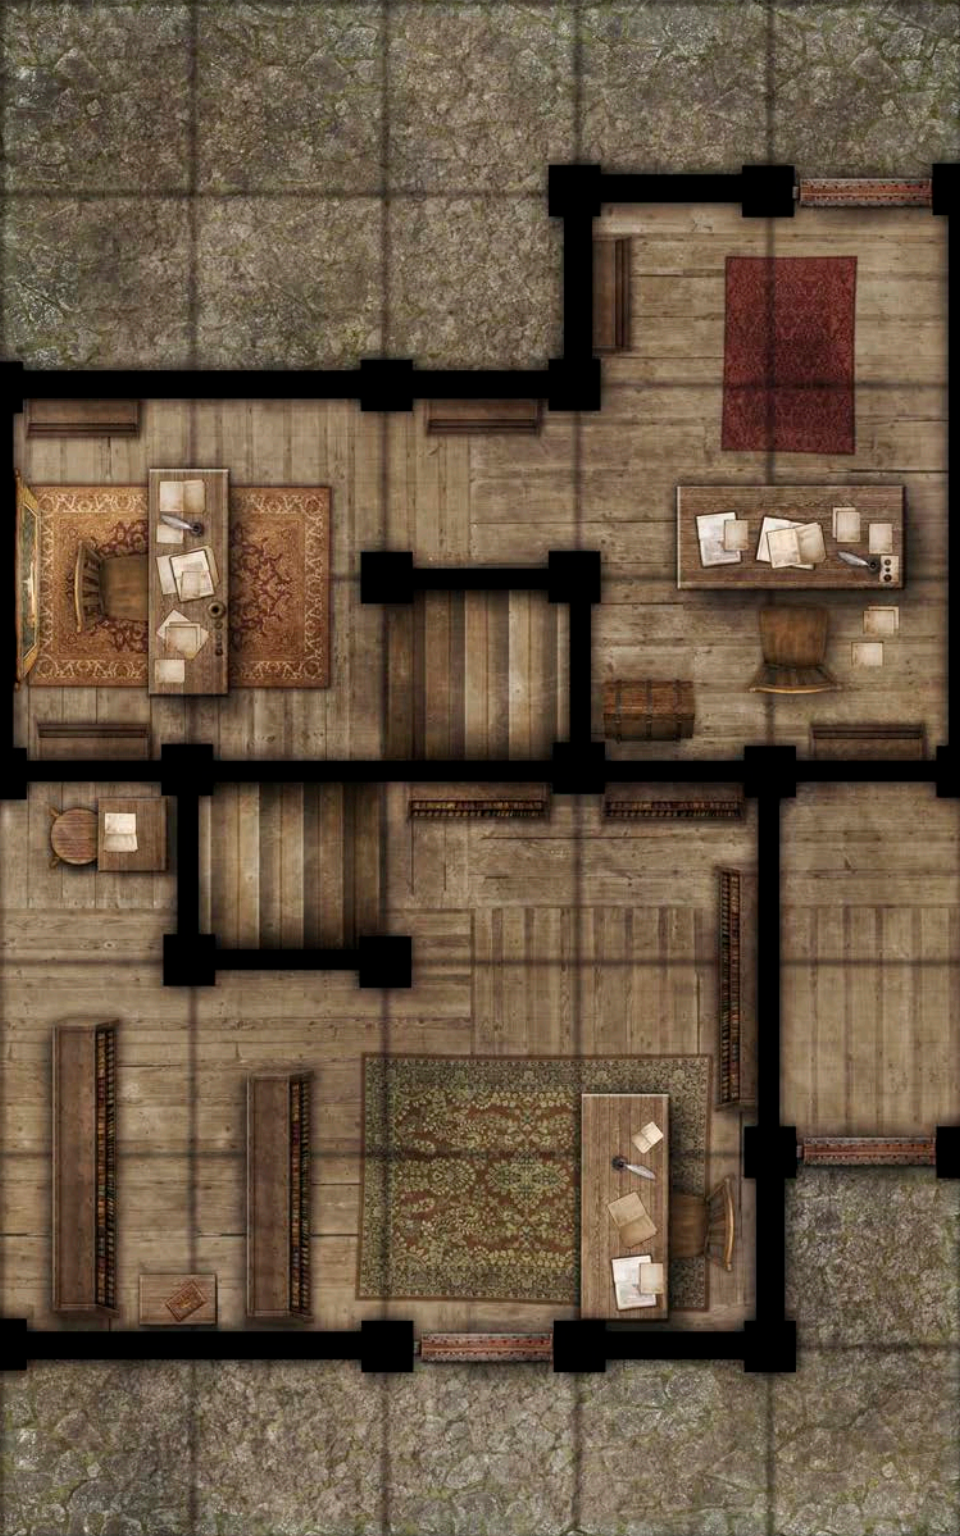

## URBAN SITES

CONTAINS 18 FULL-COLOR MAP TILES

Wet, Dry, and Permanent Markers Erase from the Tiles

## BRIGHT LIGHTS, BIG CITY

A thousand stories play out in grand apartments and shabby tenements throughout the city. When adventurers drop in on a society family's dinner or rescue a captive tied up in an abandoned flat, the Game Master shouldn't have to draw every parlor and back stair. This Pathfinder Map Pack provides beautifully illustrated 5" x 8" map tiles that can be combined into a variety of apartments and businesses. Inside, you'll find 18 richly crafted map tiles, including: