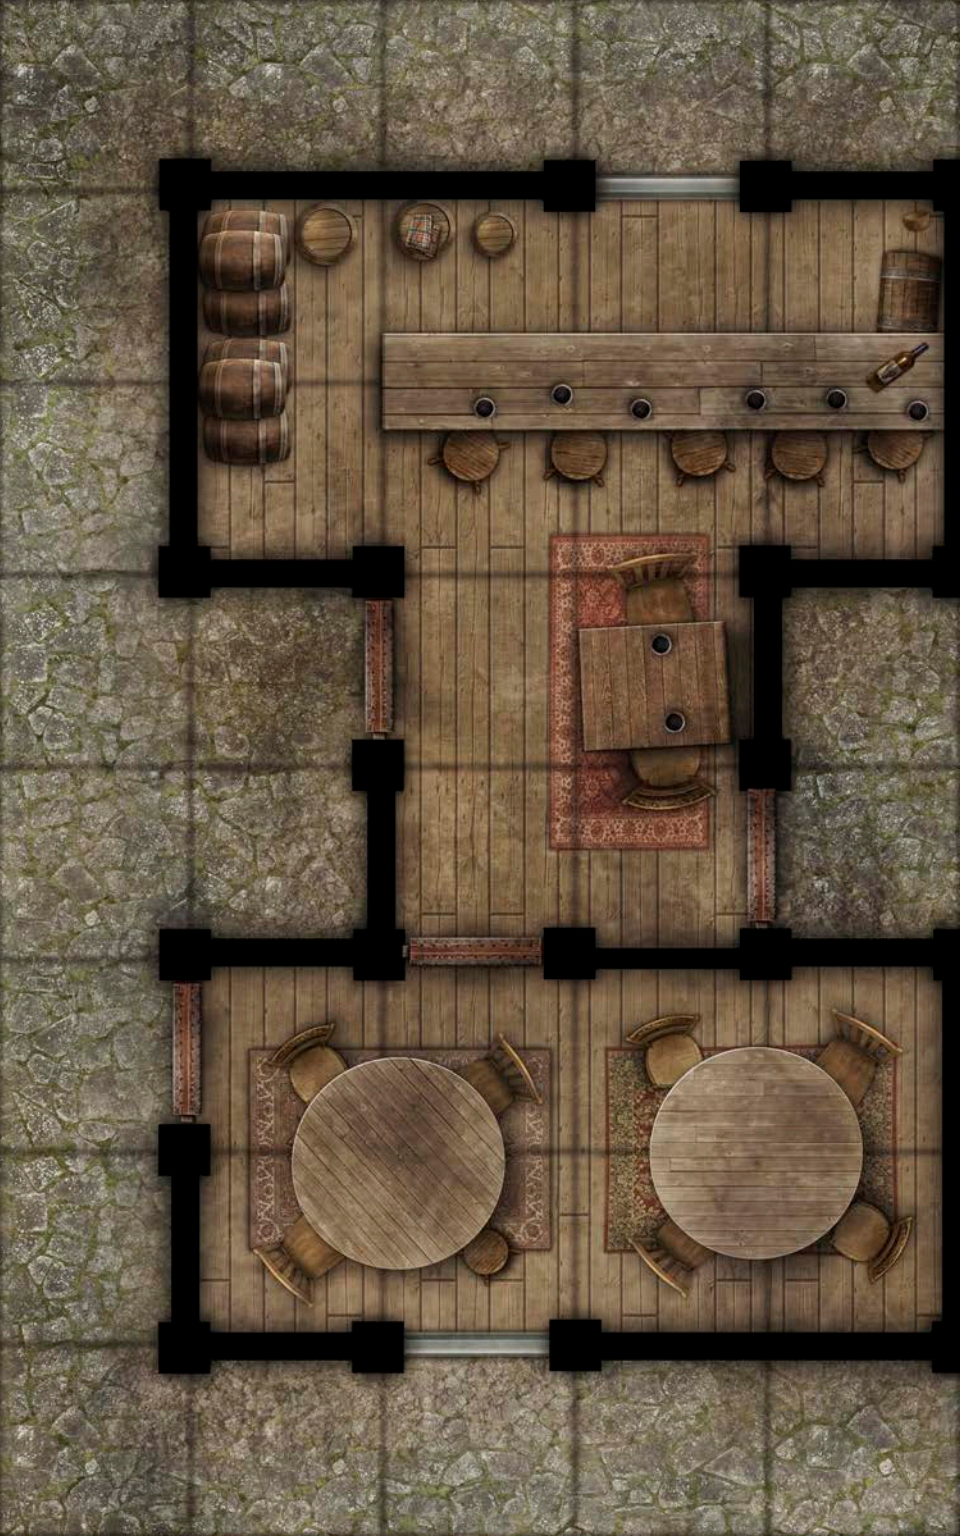

## URBAN SITES

CONTAINS 18 FULL-COLOR MAP TILES

Wet, Dry, and Permanent Markers Erase from the Tiles

## BRIGHT LIGHTS, BIG CITY

A thousand stories play out in grand apartments and shabby tenements throughout the city. When adventurers drop in on a society family's dinner or rescue a captive tied up in an abandoned flat, the Game Master shouldn't have to draw every parlor and back stair. This Pathfinder Map Pack provides beautifully illustrated 5" x 8" map tiles that can be combined into a variety of apartments and businesses. Inside, you'll find 18 richly crafted map tiles, including: