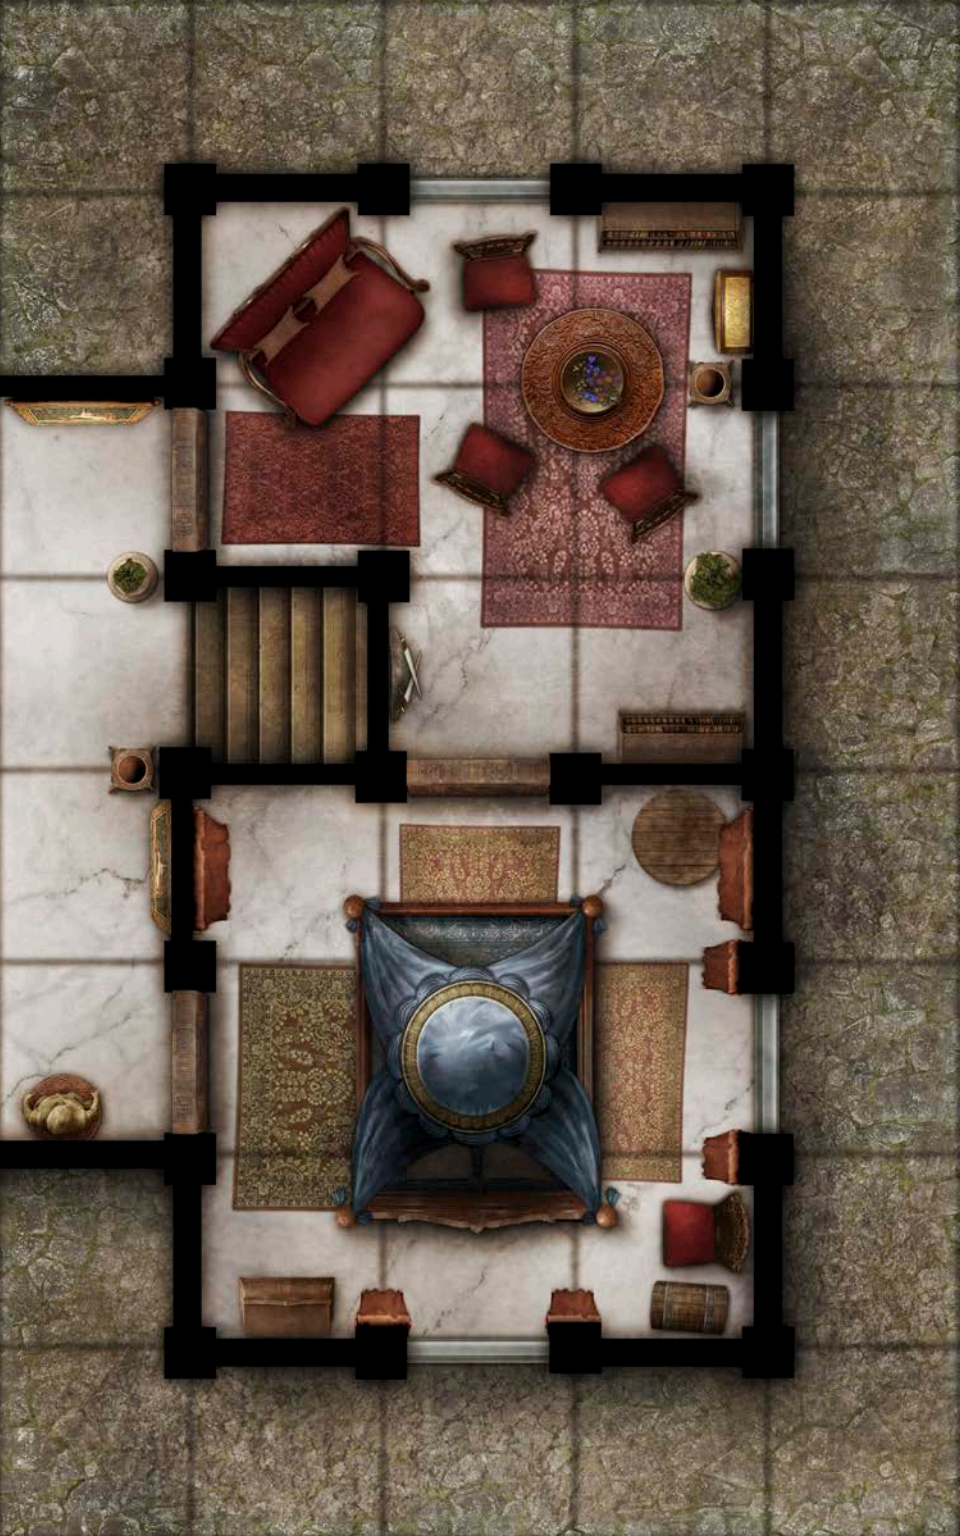

## URBAN SITES

CONTAINS 18 FULL-COLOR MAP TILES

Wet, Dry, and Permanent Markers Erase from the Tiles

## BRIGHT LIGHTS, BIG CITY

A thousand stories play out in grand apartments and shabby tenements throughout the city. When adventurers drop in on a society family's dinner or rescue a captive tied up in an abandoned flat, the Game Master shouldn't have to draw every parlor and back stair. This Pathfinder Map Pack provides beautifully illustrated 5" x 8" map tiles that can be combined into a variety of apartments and businesses. Inside, you'll find 18 richly crafted map tiles, including: