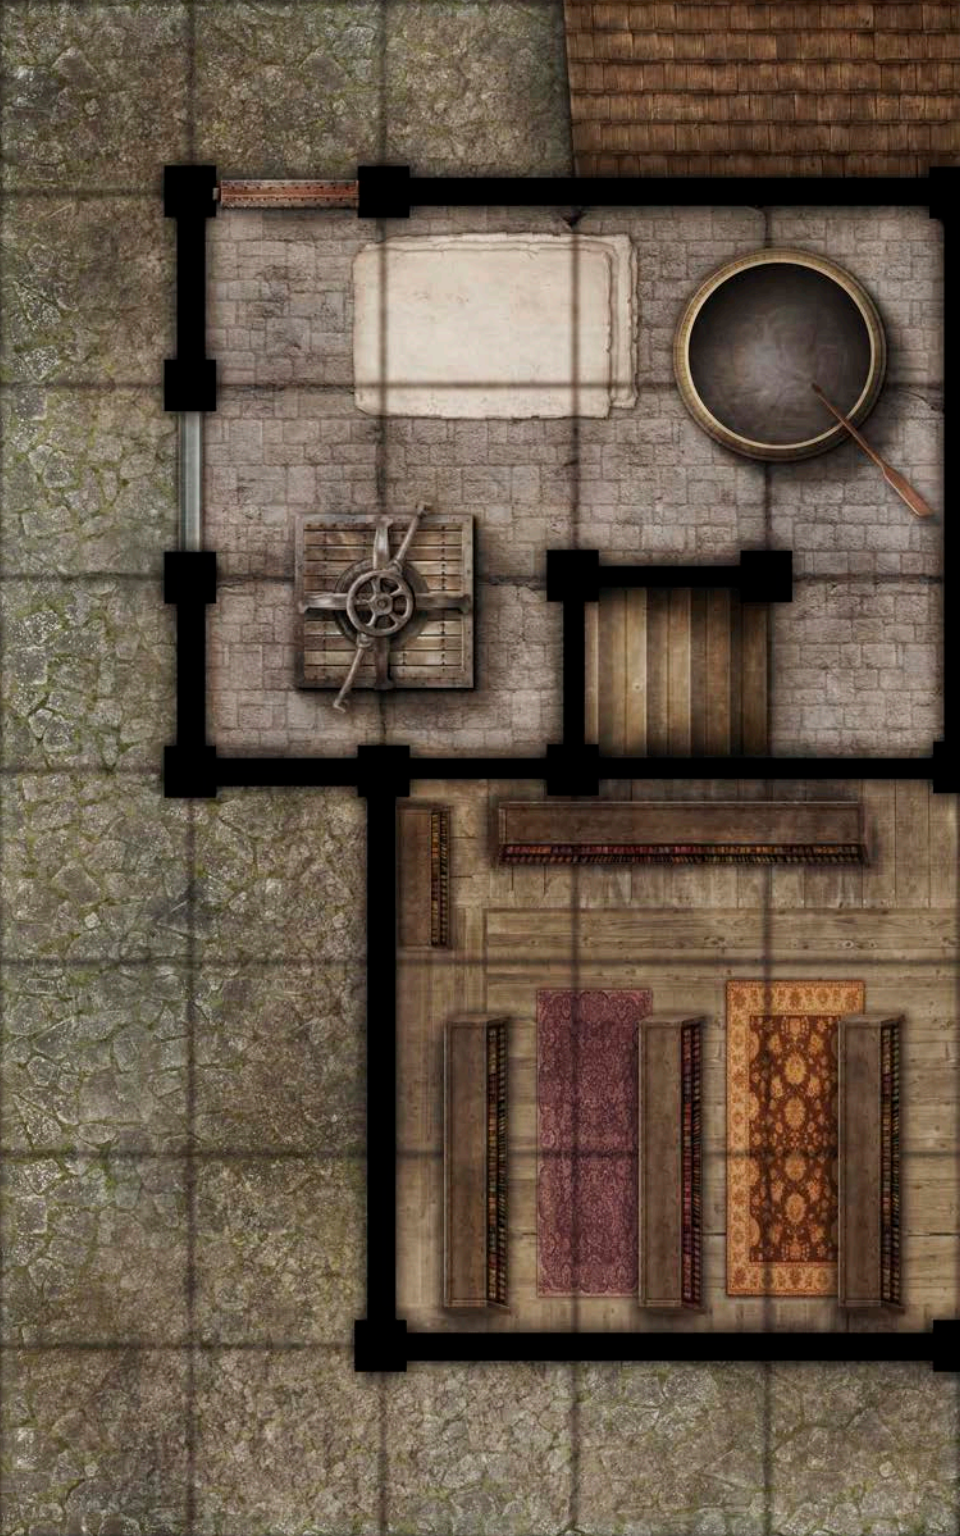

## URBAN SITES

CONTAINS 18 FULL-COLOR MAP TILES

Wet, Dry, and Permanent Markers Erase from the Tiles

## BRIGHT LIGHTS, BIG CITY

A thousand stories play out in grand apartments and shabby tenements throughout the city. When adventurers drop in on a society family's dinner or rescue a captive tied up in an abandoned flat, the Game Master shouldn't have to draw every parlor and back stair. This Pathfinder Map Pack provides beautifully illustrated 5" x 8" map tiles that can be combined into a variety of apartments and businesses. Inside, you'll find 18 richly crafted map tiles, including: