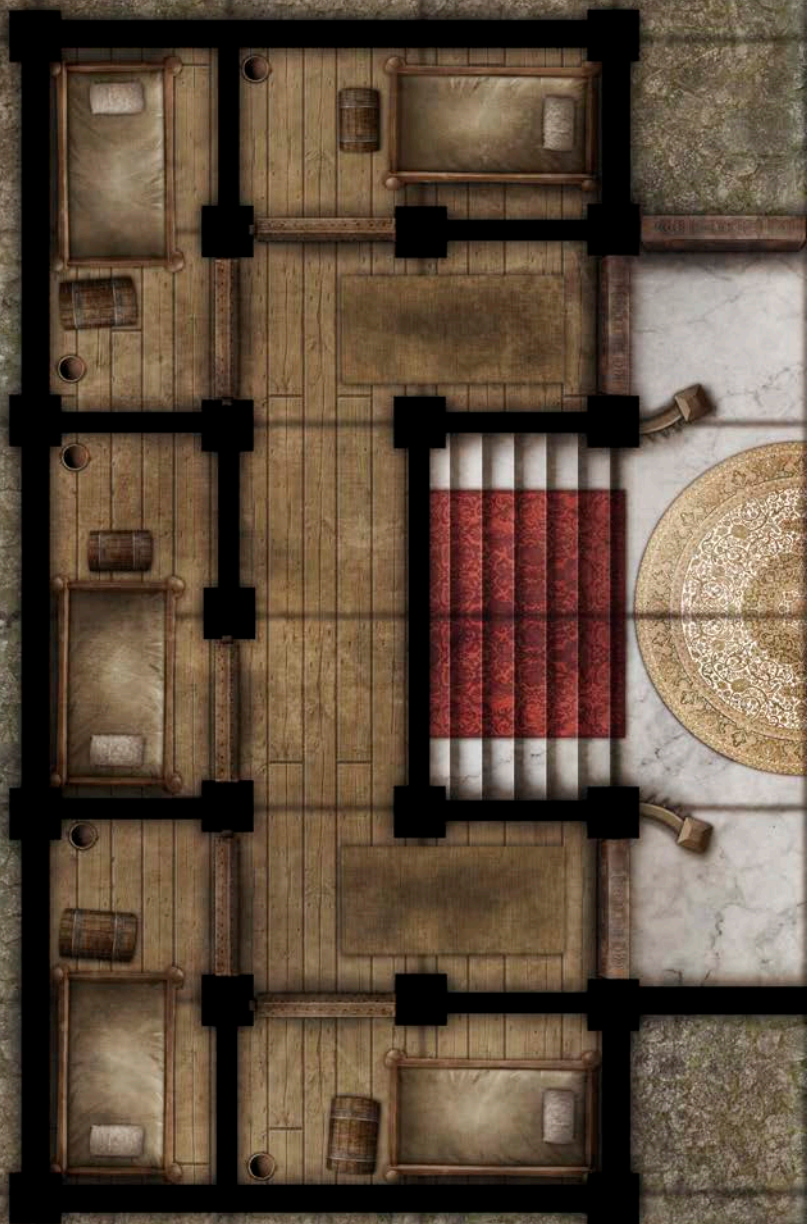

## URBAN SITES

CONTAINS 18 FULL-COLOR MAP TILES

Wet, Dry, and Permanent Markers Erase from the Tiles

## BRIGHT LIGHTS, BIG CITY

A thousand stories play out in grand apartments and shabby tenements throughout the city. When adventurers drop in on a society family's dinner or rescue a captive tied up in an abandoned flat, the Game Master shouldn't have to draw every parlor and back stair. This Pathfinder Map Pack provides beautifully illustrated 5" x 8" map tiles that can be combined into a variety of apartments and businesses. Inside, you'll find 18 richly crafted map tiles, including: