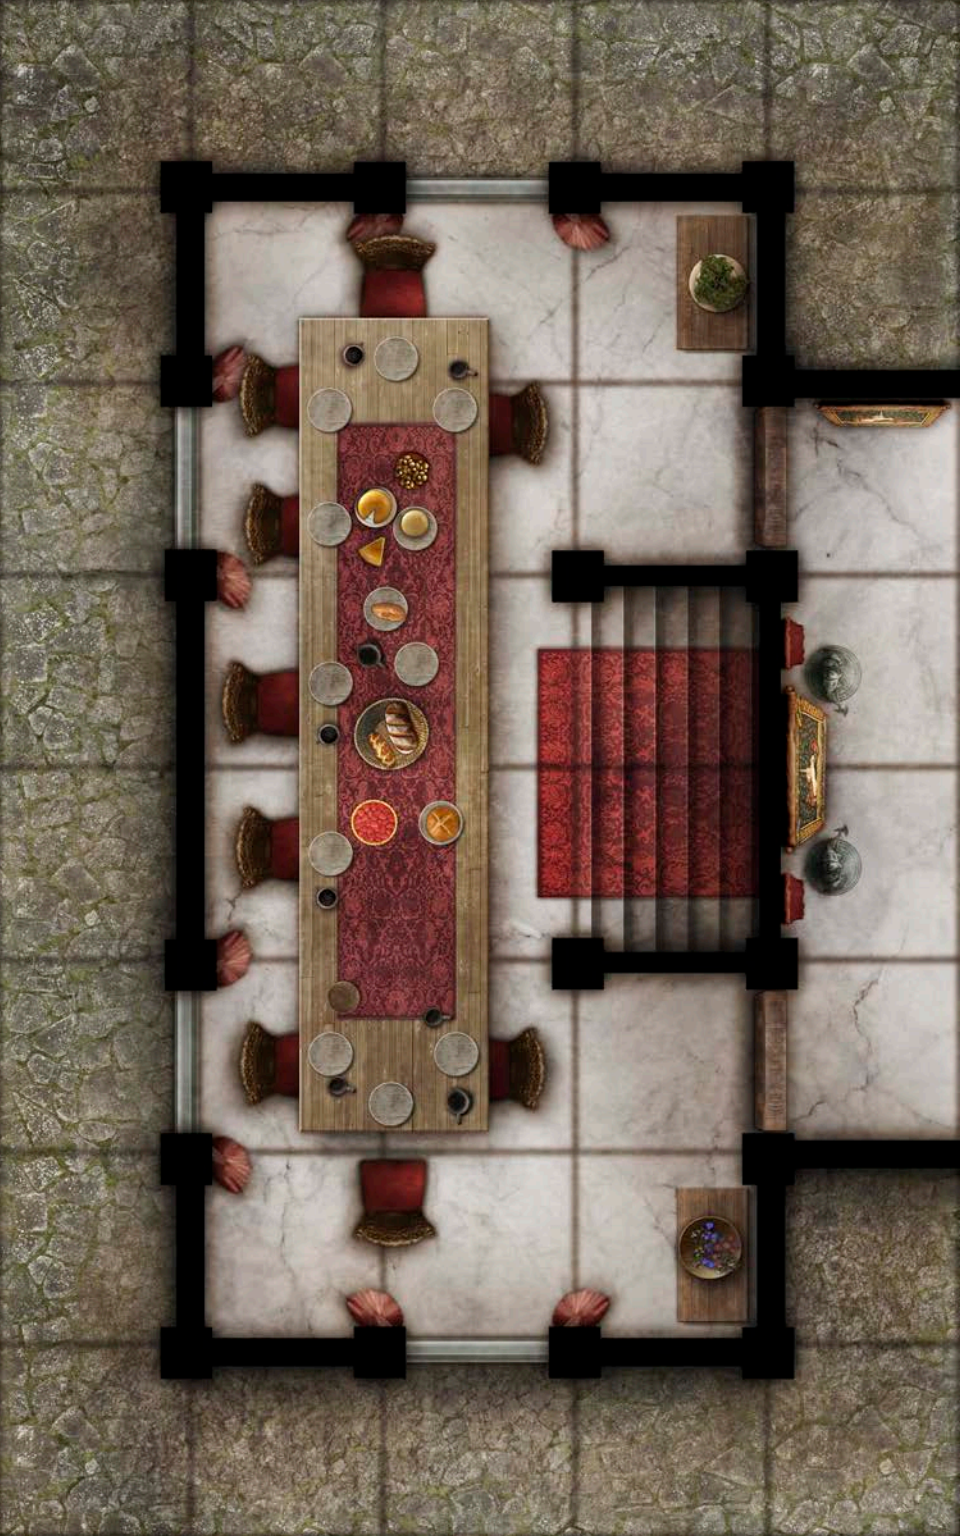

## URBAN SITES

CONTAINS 18 FULL-COLOR MAP TILES

Wet, Dry, and Permanent Markers Erase from the Tiles

## BRIGHT LIGHTS, BIG CITY

A thousand stories play out in grand apartments and shabby tenements throughout the city. When adventurers drop in on a society family's dinner or rescue a captive tied up in an abandoned flat, the Game Master shouldn't have to draw every parlor and back stair. This Pathfinder Map Pack provides beautifully illustrated 5" x 8" map tiles that can be combined into a variety of apartments and businesses. Inside, you'll find 18 richly crafted map tiles, including: