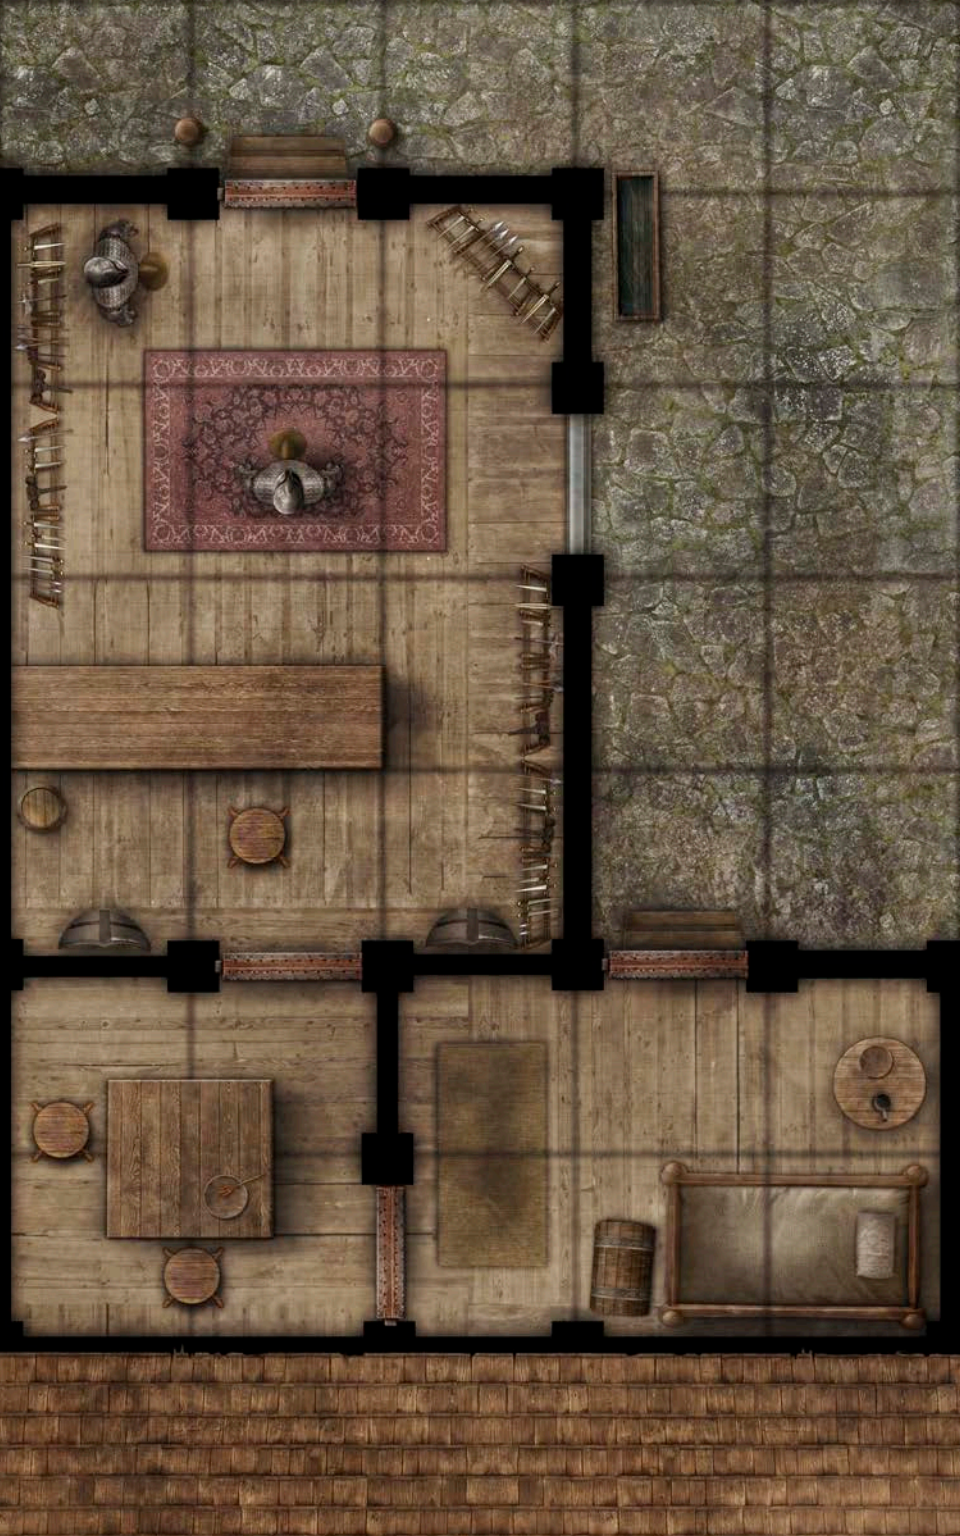

## URBAN SITES

CONTAINS 18 FULL-COLOR MAP TILES

Wet, Dry, and Permanent Markers Erase from the Tiles

## BRIGHT LIGHTS, BIG CITY

A thousand stories play out in grand apartments and shabby tenements throughout the city. When adventurers drop in on a society family's dinner or rescue a captive tied up in an abandoned flat, the Game Master shouldn't have to draw every parlor and back stair. This Pathfinder Map Pack provides beautifully illustrated 5" x 8" map tiles that can be combined into a variety of apartments and businesses. Inside, you'll find 18 richly crafted map tiles, including: